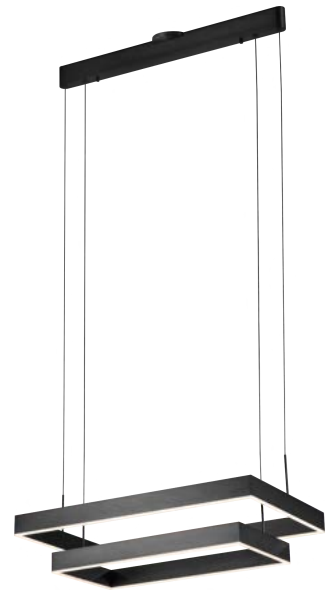

PROJECT			
DATE		TYPE	

PP121153-DT

PP121153-BG

PP121153-SDG

PP121153-AG

PROMETHEUS

Material: Aluminum	Color Temp.: 3000K
Diffuser: Acrylic	CRI (Ra): ≥90
Finishes: AG - Satin Aluminum BG - Brushed Gold DT - Deep Taupe SDG - Satin Dark Gray	LED Rated Life: ≈50,000 Hours
	Dimming: 100% - 10%

	PP121153
Wattage:	51W
Voltage:	100~130V
Total Lumens:	3780
Delivered Lumens:	1641

DT finish is the only one in 59" OAH
Dimmable with ELV or TRIAC Dimmer (Not Included)