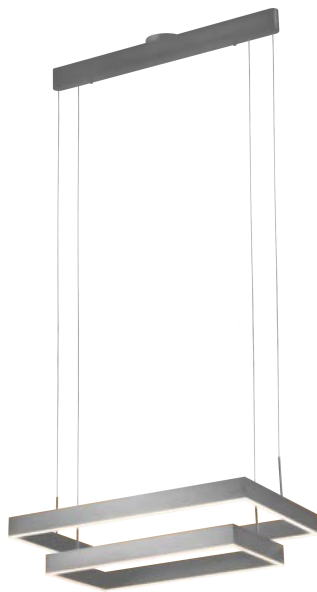

PROJECT			
DATE		TYPE	

PP121153-DT

PP121153-BG

PP121153-SDG

PP121153-AG

PROMETHEUS

Material: Aluminum	Color Temp.: 3000K
Diffuser: Acrylic	CRI (Ra): ≥90
Finishes: AG - Satin Aluminum BG - Brushed Gold DT - Deep Taupe SDG - Satin Dark Gray	LED Rated Life: ≈50,000 Hours
	Dimming: 100% - 10%

	PP121153
Wattage:	51W
Voltage:	100~130V
Total Lumens:	3780
Delivered Lumens:	1641

DT finish is the only one in 59" OAH
Dimmable with ELV or TRIAC Dimmer (Not Included)