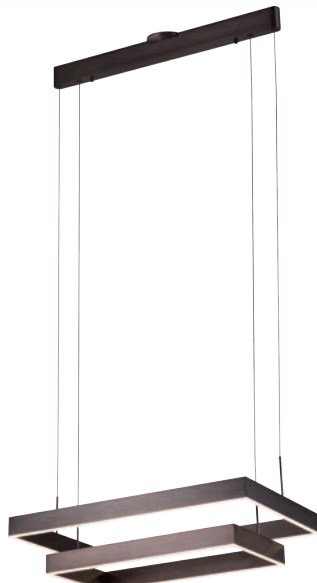

PROJECT			
DATE		TYPE	

PP121153-DT

PP121153-BG

PP121153-SDG

PP121153-AG

PROMETHEUS

Material: Aluminum	Color Temp.: 3000K
Diffuser: Acrylic	CRI (Ra): ≥90
Finishes: AG - Satin Aluminum BG - Brushed Gold DT - Deep Taupe SDG - Satin Dark Gray	LED Rated Life: ≈50,000 Hours
	Dimming: 100% - 10%

	PP121153
Wattage:	51W
Voltage:	100~130V
Total Lumens:	3780
Delivered Lumens:	1641

DT finish is the only one in 59" OAH
Dimmable with ELV or TRIAC Dimmer (Not Included)