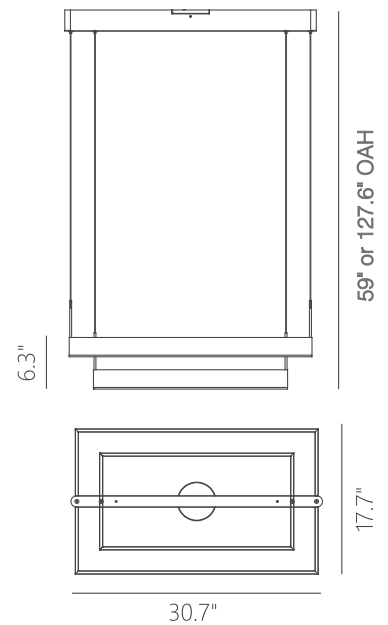

PROJECT			
DATE		TYPE	

PP121153-DT

PP121153-BG

PP121153-SDG

PP121153-AG

PROMETHEUS

Material: Aluminum	Color Temp.: 3000K
Diffuser: Acrylic	CRI (Ra): ≥90
Finishes: AG - Satin Aluminum BG - Brushed Gold DT - Deep Taupe SDG - Satin Dark Gray	LED Rated Life: ≈50,000 Hours
	Dimming: 100% - 10%

	PP121153
Wattage:	51W
Voltage:	100~130V
Total Lumens:	3780
Delivered Lumens:	1641

DT finish is the only one in 59" OAH
Dimmable with ELV or TRIAC Dimmer (Not Included)