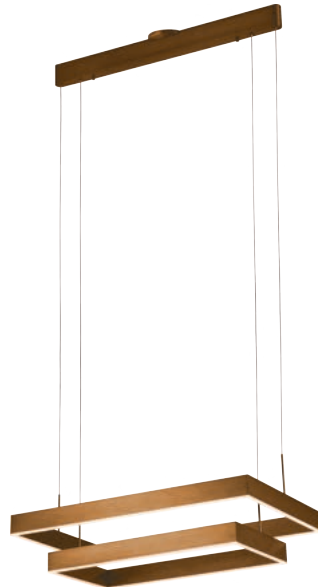

PROJECT			
DATE		TYPE	

PP121153-DT

PP121153-BG

PP121153-SDG

PP121153-AG

PROMETHEUS

Material: Aluminum	Color Temp.: 3000K
Diffuser: Acrylic	CRI (Ra): ≥90
Finishes: AG - Satin Aluminum BG - Brushed Gold DT - Deep Taupe SDG - Satin Dark Gray	LED Rated Life: ≈50,000 Hours
	Dimming: 100% - 10%

	PP121153
Wattage:	51W
Voltage:	100~130V
Total Lumens:	3780
Delivered Lumens:	1641

DT finish is the only one in 59" OAH
Dimmable with ELV or TRIAC Dimmer (Not Included)