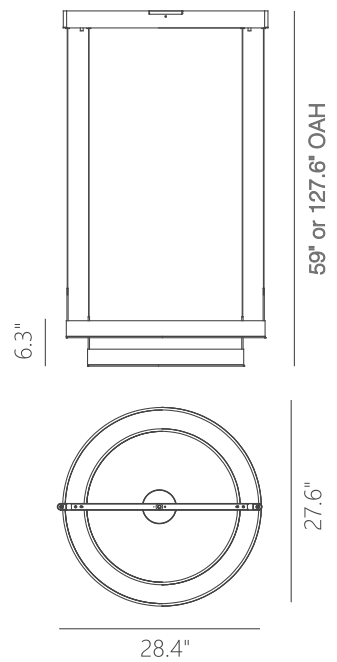

PROJECT			
DATE		TYPE	

PP120282-SDG

PP120282-BG

PP120282-DT

PP120282-AG

PROMETHEUS

Material: Aluminum
Color Temp.: 3000K
Diffuser: Acrylic
CRI (Ra): ≥90
Finishes: AG - Satin Aluminum, BG - Brushed Gold, DT - Deep Taupe, SDG - Satin Dark Gray
LED Rated Life: ≈50,000 Hours
Dimming: 100% - 10%

PP120282
Wattage: 53W
Voltage: 100~130V
Total Lumens: 4320
Delivered Lumens: 2395

DT finish is the only one in 59" OAH
 Dimmable with ELV or TRIAC Dimmer (Not Included)