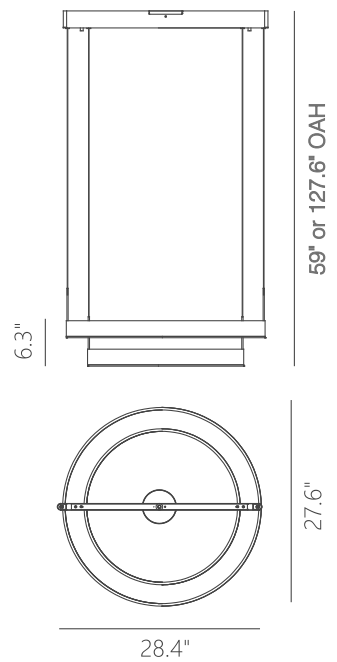

## PROMETHEUS

<b>Material:</b> Aluminum	<b>Color Temp.:</b> 3000K
<b>Diffuser:</b> Acrylic	<b>CRI (Ra):</b> ≥90
<b>Finishes:</b> AG - Satin Aluminum BG - Brushed Gold DT - Deep Taupe SDG - Satin Dark Gray	<b>LED Rated Life:</b> ≈50,000 Hours
	<b>Dimming:</b> 100% - 10%

	<b>PP120282</b>
<b>Wattage:</b>	53W
<b>Voltage:</b>	100~130V
<b>Total Lumens:</b>	4320
<b>Delivered Lumens:</b>	2395

DT finish is the only one in 59" OAH  
Dimmable with ELV or TRIAC Dimmer (Not Included)