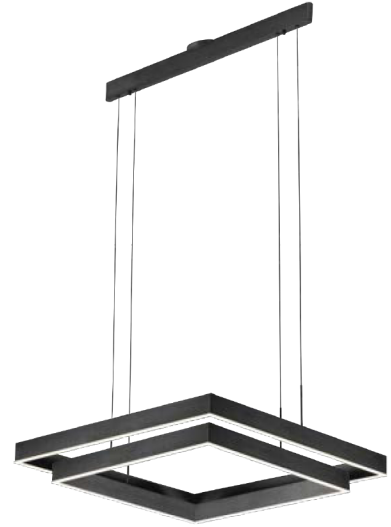

PROJECT		
DATE		TYPE

PP120285-BG

PP120285-DT

PP120285-SDG

PP120285-AG

PROMETHEUS

Material:
Aluminum

Diffuser:
Acrylic

Finishes:
AG - Satin Aluminum
BG - Brushed Gold
DT - Deep Taupe
SDG - Satin Dark Gray

Color Temp.:
3000K

CRI (Ra):
≥90

LED Rated Life:
≈50,000 Hours

Dimming:
100% - 10%

PP120285
Wattage: 31W
Voltage: 100-130V
Total Lumens: 2520
Delivered Lumens: 1348

DT finish is the only one in 59" OAH
Dimmable with ELV or TRIAC Dimmer (Not Included)