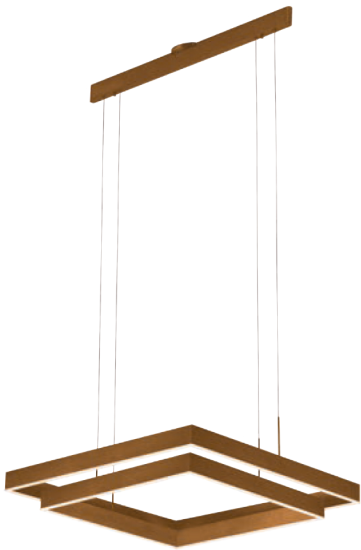

PROJECT		
DATE		TYPE

PP120285-BG

PP120285-DT

PP120285-SDG

PP120285-AG

PROMETHEUS

Material:
Aluminum

Diffuser:
Acrylic

Finishes:
AG - Satin Aluminum
BG - Brushed Gold
DT - Deep Taupe
SDG - Satin Dark Gray

Color Temp.:
3000K

CRI (Ra):
≥90

LED Rated Life:
≈50,000 Hours

Dimming:
100% - 10%

PP120285
Wattage: 31W
Voltage: 100-130V
Total Lumens: 2520
Delivered Lumens: 1348

DT finish is the only one in 59" OAH
Dimmable with ELV or TRIAC Dimmer (Not Included)