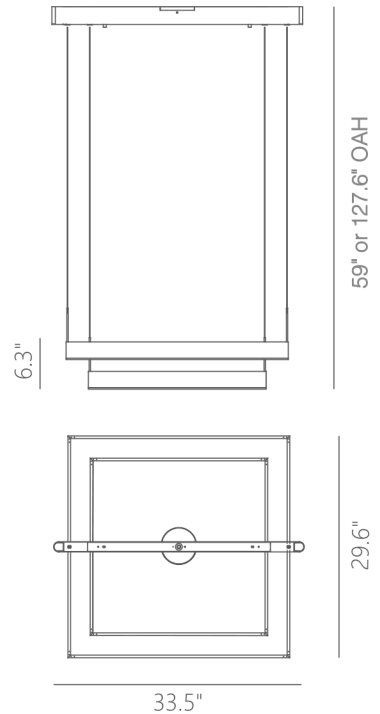

PROJECT		
DATE		TYPE

PP120285-BG

PP120285-DT

PP120285-SDG

PP120285-AG

PROMETHEUS

Material:
Aluminum

Diffuser:
Acrylic

Finishes:
AG - Satin Aluminum
BG - Brushed Gold
DT - Deep Taupe
SDG - Satin Dark Gray

Color Temp.:
3000K

CRI (Ra):
≥90

LED Rated Life:
≈50,000 Hours

Dimming:
100% - 10%

PP120285
Wattage: 31W
Voltage: 100-130V
Total Lumens: 2520
Delivered Lumens: 1348