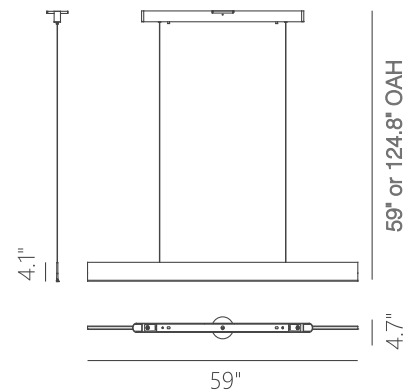

PROJECT			
DATE		TYPE	

PP120288-BG

PP120288-DT

PP120288-SDG

PP120288-AG

PROMETHEUS

Material: Aluminum
Diffuser: Acrylic
Finishes: AG - Satin Aluminum
 BG - Brushed Gold
 DT - Deep Taupe
 SDG - Satin Dark Gray

Color Temp.: 3000K
CRI (Ra): ≥90
LED Rated Life: ≈50,000 Hours
Dimming: 100% - 10%

PP120288

Wattage: 36W
Voltage: 100~130V
Total Lumens: 2830
Delivered Lumens: 1257

DT finish is the only one in 59" OAH
 Dimmable with ELV or TRIAC Dimmer (Not Included)