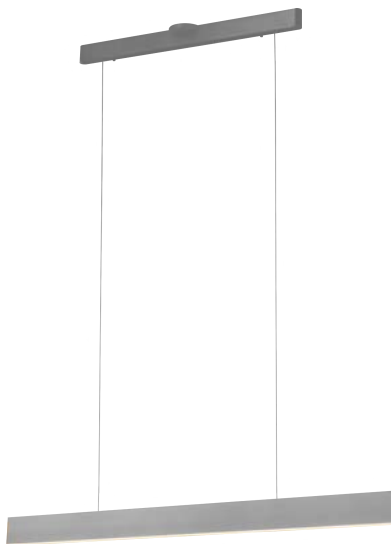

PROJECT			
DATE		TYPE	

PP120288-BG

PP120288-DT

PP120288-SDG

PP120288-AG

PROMETHEUS

Material: Aluminum
Diffuser: Acrylic
Finishes: AG - Satin Aluminum
 BG - Brushed Gold
 DT - Deep Taupe
 SDG - Satin Dark Gray

Color Temp.: 3000K
CRI (Ra): ≥90
LED Rated Life: ≈50,000 Hours
Dimming: 100% - 10%

PP120288

Wattage: 36W
Voltage: 100~130V
Total Lumens: 2830
Delivered Lumens: 1257

DT finish is the only one in 59" OAH
 Dimmable with ELV or TRIAC Dimmer (Not Included)