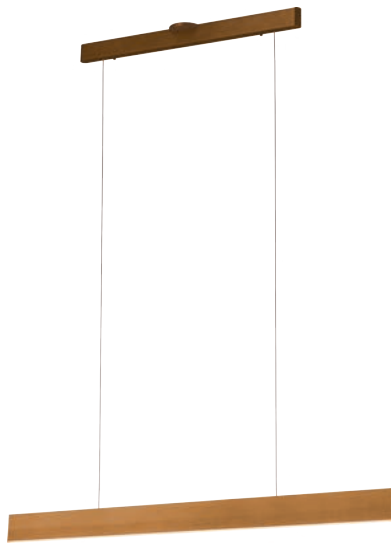

PROJECT			
DATE		TYPE	

PP120288-BG

PP120288-DT

PP120288-SDG

PP120288-AG

PROMETHEUS

Material: Aluminum
Diffuser: Acrylic
Finishes: AG - Satin Aluminum
 BG - Brushed Gold
 DT - Deep Taupe
 SDG - Satin Dark Gray

Color Temp.: 3000K
CRI (Ra): ≥90
LED Rated Life: ≈50,000 Hours
Dimming: 100% - 10%

PP120288

Wattage: 36W
Voltage: 100~130V
Total Lumens: 2830
Delivered Lumens: 1257

DT finish is the only one in 59" OAH
 Dimmable with ELV or TRIAC Dimmer (Not Included)