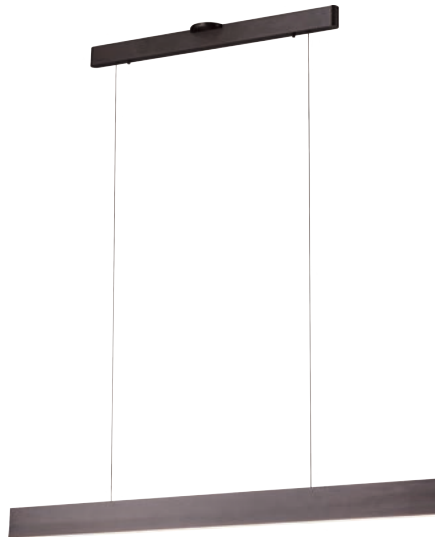

PROJECT			
DATE		TYPE	

PP120288-BG

PP120288-DT

PP120288-SDG

PP120288-AG

PROMETHEUS

Material: Aluminum
Diffuser: Acrylic
Finishes: AG - Satin Aluminum
 BG - Brushed Gold
 DT - Deep Taupe
 SDG - Satin Dark Gray

Color Temp.: 3000K
CRI (Ra): ≥90
LED Rated Life: ≈50,000 Hours
Dimming: 100% - 10%

PP120288

Wattage: 36W
Voltage: 100~130V
Total Lumens: 2830
Delivered Lumens: 1257

DT finish is the only one in 59" OAH
 Dimmable with ELV or TRIAC Dimmer (Not Included)