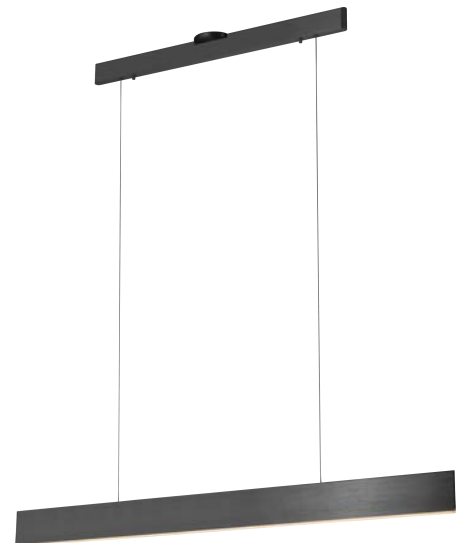

PROJECT			
DATE		TYPE	

PP120288-BG

PP120288-DT

PP120288-SDG

PP120288-AG

PROMETHEUS

Material: Aluminum
Diffuser: Acrylic
Finishes: AG - Satin Aluminum
 BG - Brushed Gold
 DT - Deep Taupe
 SDG - Satin Dark Gray

Color Temp.: 3000K
CRI (Ra): ≥90
LED Rated Life: ≈50,000 Hours
Dimming: 100% - 10%

PP120288

Wattage: 36W
Voltage: 100~130V
Total Lumens: 2830
Delivered Lumens: 1257

DT finish is the only one in 59" OAH
 Dimmable with ELV or TRIAC Dimmer (Not Included)