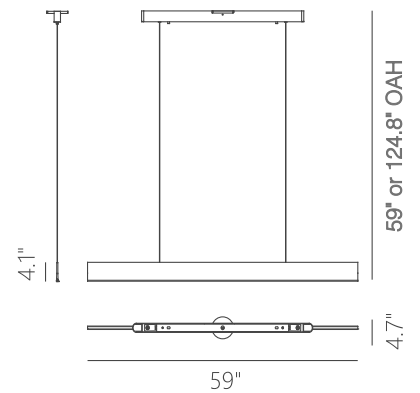

PROJECT			
DATE		TYPE	

PP120288-BG

PP120288-DT

PP120288-SDG

PP120288-AG

PROMETHEUS

Material: Aluminum	Color Temp.: 3000K
Diffuser: Acrylic	CRI (Ra): ≥90
Finishes: AG - Satin Aluminum BG - Brushed Gold DT - Deep Taupe SDG - Satin Dark Gray	LED Rated Life: ≈50,000 Hours
	Dimming: 100% - 10%

	PP120288
Wattage:	36W
Voltage:	100~130V
Total Lumens:	2830
Delivered Lumens:	1257

DT finish is the only one in 59" OAH
Dimmable with ELV or TRIAC Dimmer (Not Included)