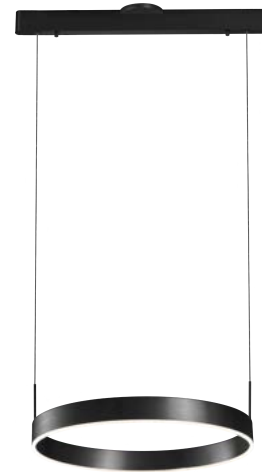

PROJECT			
DATE		TYPE	

PP120281-DT

PP120281-BG

PP120281-SDG

PP120281-AG

PROMETHEUS

Material:
Aluminum

Diffuser:
Acrylic

Finishes:
AG - Satin Aluminum
BG - Brushed Gold
DT - Deep Taupe
SDG - Satin Dark Gray

Color Temp.:
3000K

CRI (Ra):
≥90

LED Rated Life:
≈50,000 Hours

Dimming:
100% - 10%

PP120281

Wattage: 31W

Voltage: 100~130V

Total Lumens: 2520

Delivered Lumens: 1348

DT finish is the only one in 59" OAH
Dimmable with ELV or TRIAC Dimmer (Not Included)