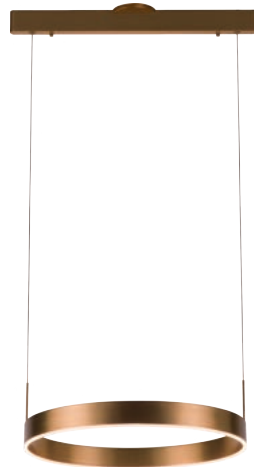

PROJECT			
DATE		TYPE	

PP120281-DT

PP120281-BG

PP120281-SDG

PP120281-AG

PROMETHEUS

Material:
Aluminum

Diffuser:
Acrylic

Finishes:
AG - Satin Aluminum
BG - Brushed Gold
DT - Deep Taupe
SDG - Satin Dark Gray

Color Temp.:
3000K

CRI (Ra):
≥90

LED Rated Life:
≈50,000 Hours

Dimming:
100% - 10%

PP120281

Wattage: 31W

Voltage: 100~130V

Total Lumens: 2520

Delivered Lumens: 1348

DT finish is the only one in 59" OAH
Dimmable with ELV or TRIAC Dimmer (Not Included)