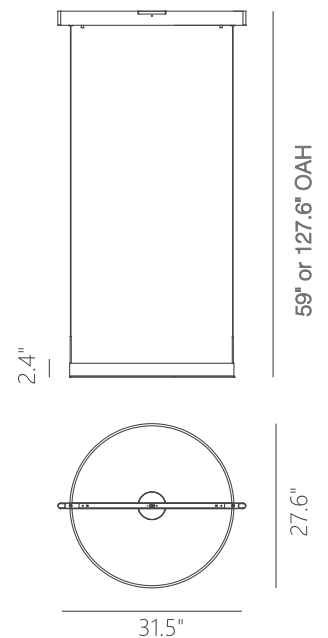

PROJECT			
DATE		TYPE	

PP120281-DT

PP120281-BG

PP120281-SDG

PP120281-AG

PROMETHEUS

Material:
Aluminum

Diffuser:
Acrylic

Finishes:
AG - Satin Aluminum
BG - Brushed Gold
DT - Deep Taupe
SDG - Satin Dark Gray

Color Temp.:
3000K

CRI (Ra):
≥90

LED Rated Life:
≈50,000 Hours

Dimming:
100% - 10%

PP120281

Wattage: 31W

Voltage: 100~130V

Total Lumens: 2520

Delivered Lumens: 1348

DT finish is the only one in 59" OAH
Dimmable with ELV or TRIAC Dimmer (Not Included)