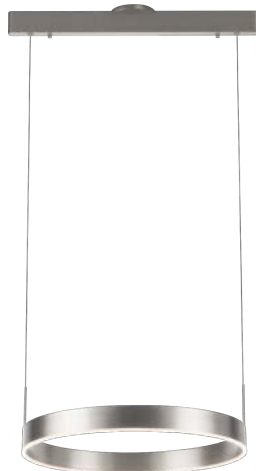

PROJECT			
DATE		TYPE	

PP120281-DT

PP120281-BG

PP120281-SDG

PP120281-AG

PROMETHEUS

Material:
Aluminum

Diffuser:
Acrylic

Finishes:
AG - Satin Aluminum
BG - Brushed Gold
DT - Deep Taupe
SDG - Satin Dark Gray

Color Temp.:
3000K

CRI (Ra):
≥90

LED Rated Life:
≈50,000 Hours

Dimming:
100% - 10%

PP120281

Wattage: 31W

Voltage: 100~130V

Total Lumens: 2520

Delivered Lumens: 1348

DT finish is the only one in 59" OAH
Dimmable with ELV or TRIAC Dimmer (Not Included)