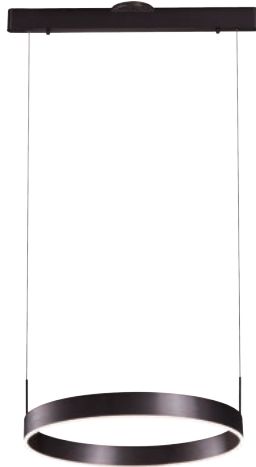

PROJECT			
DATE		TYPE	

PP120281-DT

PP120281-BG

PP120281-SDG

PP120281-AG

PROMETHEUS

Material:
Aluminum

Diffuser:
Acrylic

Finishes:
AG - Satin Aluminum
BG - Brushed Gold
DT - Deep Taupe
SDG - Satin Dark Gray

Color Temp.:
3000K

CRI (Ra):
≥90

LED Rated Life:
≈50,000 Hours

Dimming:
100% - 10%

PP120281

Wattage: 31W

Voltage: 100~130V

Total Lumens: 2520

Delivered Lumens: 1348

DT finish is the only one in 59" OAH
Dimmable with ELV or TRIAC Dimmer (Not Included)