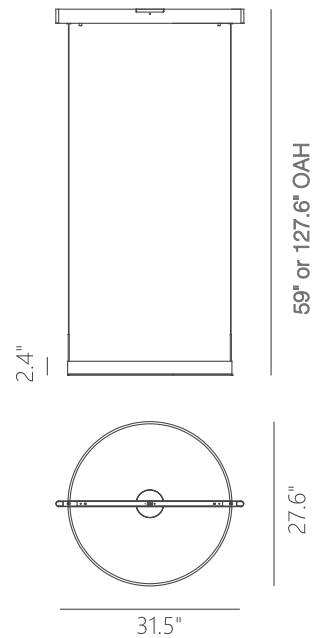

PROJECT			
DATE		TYPE	

PP120281-DT

PP120281-BG

PP120281-SDG

PP120281-AG

PROMETHEUS

Material:
Aluminum

Diffuser:
Acrylic

Finishes:
AG - Satin Aluminum
BG - Brushed Gold
DT - Deep Taupe
SDG - Satin Dark Gray

Color Temp.:
3000K

CRI (Ra):
≥90

LED Rated Life:
≈50,000 Hours

Dimming:
100% - 10%

PP120281

Wattage: 31W

Voltage: 100~130V

Total Lumens: 2520

Delivered Lumens: 1348

DT finish is the only one in 59" OAH
Dimmable with ELV or TRIAC Dimmer (Not Included)