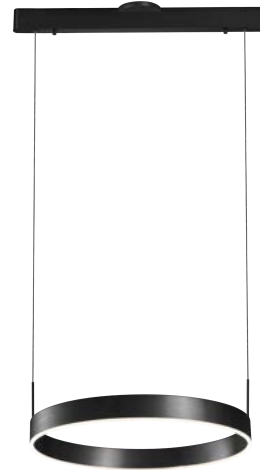

PROJECT			
DATE		TYPE	

PP120281-DT

PP120281-BG

PP120281-SDG

PP120281-AG

PROMETHEUS

Material:
Aluminum

Diffuser:
Acrylic

Finishes:
AG - Satin Aluminum
BG - Brushed Gold
DT - Deep Taupe
SDG - Satin Dark Gray

Color Temp.:
3000K

CRI (Ra):
≥90

LED Rated Life:
≈50,000 Hours

Dimming:
100% - 10%

PP120281

Wattage: 31W

Voltage: 100~130V

Total Lumens: 2520

Delivered Lumens: 1348

DT finish is the only one in 59" OAH
Dimmable with ELV or TRIAC Dimmer (Not Included)