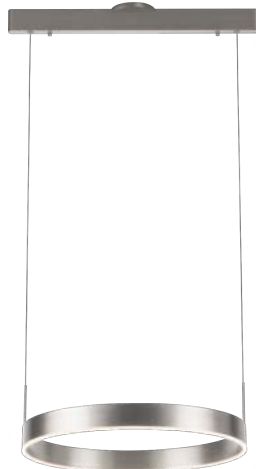

PROJECT			
DATE		TYPE	

PP120281-DT

PP120281-BG

PP120281-SDG

PP120281-AG

PROMETHEUS

Material:
Aluminum

Diffuser:
Acrylic

Finishes:
AG - Satin Aluminum
BG - Brushed Gold
DT - Deep Taupe
SDG - Satin Dark Gray

Color Temp.:
3000K

CRI (Ra):
≥90

LED Rated Life:
≈50,000 Hours

Dimming:
100% - 10%

PP120281

Wattage: 31W

Voltage: 100~130V

Total Lumens: 2520

Delivered Lumens: 1348

DT finish is the only one in 59" OAH
Dimmable with ELV or TRIAC Dimmer (Not Included)