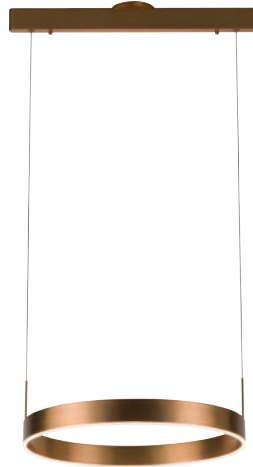

PROJECT			
DATE		TYPE	

PP120281-DT

PP120281-BG

PP120281-SDG

PP120281-AG

PROMETHEUS

Material:
Aluminum

Diffuser:
Acrylic

Finishes:
AG - Satin Aluminum
BG - Brushed Gold
DT - Deep Taupe
SDG - Satin Dark Gray

Color Temp.:
3000K

CRI (Ra):
≥90

LED Rated Life:
≈50,000 Hours

Dimming:
100% - 10%

PP120281

Wattage: 31W

Voltage: 100~130V

Total Lumens: 2520

Delivered Lumens: 1348

DT finish is the only one in 59" OAH
Dimmable with ELV or TRIAC Dimmer (Not Included)