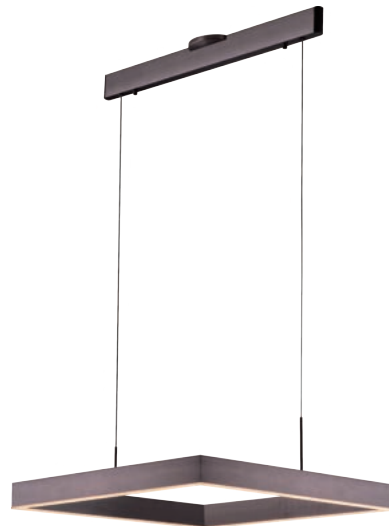

PP120284-DT