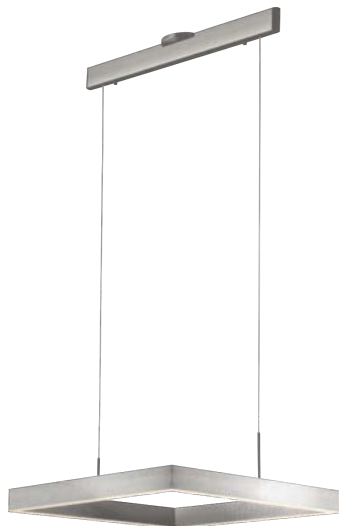

<b>PROJECT</b>			
<b>DATE</b>		<b>TYPE</b>	

PP120284-BG

PP120284-DT

PP120284-SDG

PP120284-AG

## PROMETHEUS

**Material:**  
Aluminum

**Diffuser:**  
Acrylic

**Finishes:**  
AG - Satin Aluminum  
BG - Brushed Gold  
DT - Deep Taupe  
SDG - Satin Dark Gray

**Color Temp.:**  
3000K

**CRI (Ra):**  
≥90

### PP120284

**Wattage:** 42W  
**Voltage:** 100~130V  
**Total Lumens:** 3120  
**Delivered Lumens:** 1386

BG finish is the only one in 59" OAH  
Dimmable with ELV or TRIAC Dimmer (Not Included)

PageOne Furnishing & Lighting Co., Ltd.