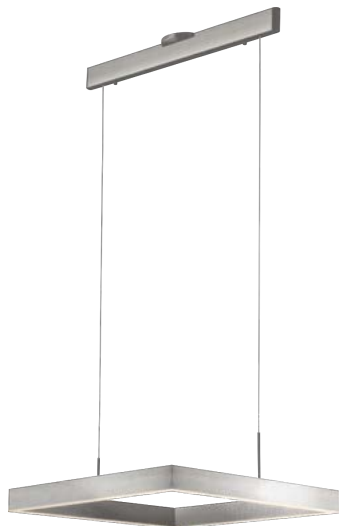

PROJECT			
DATE		TYPE	

PP120284-BG

PP120284-DT

PP120284-SDG

PP120284-AG

PROMETHEUS

Material: Aluminum
Diffuser: Acrylic
Finishes: AG - Satin Aluminum
 BG - Brushed Gold
 DT - Deep Taupe
 SDG - Satin Dark Gray

Color Temp.: 3000K
CRI (Ra): ≥90
LED Rated Life: ≈50,000 Hours
Dimming: 100% - 10%

PP120284

Wattage: 42W
Voltage: 100~130V
Total Lumens: 3120
Delivered Lumens: 1386

BG finish is the only one in 59" OAH
 Dimmable with ELV or TRIAC Dimmer (Not Included)