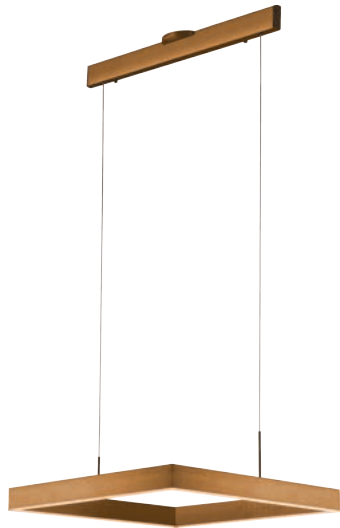

PROJECT			
DATE		TYPE	

PP120284-BG

PP120284-DT

PP120284-SDG

PP120284-AG

PROMETHEUS

Material: Aluminum
Diffuser: Acrylic
Finishes: AG - Satin Aluminum
 BG - Brushed Gold
 DT - Deep Taupe
 SDG - Satin Dark Gray

Color Temp.: 3000K
CRI (Ra): ≥90
LED Rated Life: ≈50,000 Hours
Dimming: 100% - 10%

PP120284

Wattage: 42W
Voltage: 100~130V
Total Lumens: 3120
Delivered Lumens: 1386

BG finish is the only one in 59" OAH
 Dimmable with ELV or TRIAC Dimmer (Not Included)