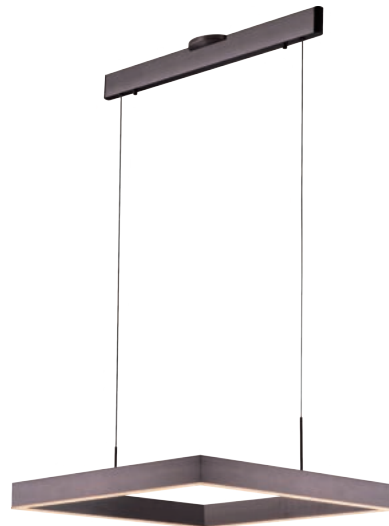

PROJECT			
DATE		TYPE	

PP120284-BG

PP120284-DT

PP120284-SDG

PP120284-AG

PROMETHEUS

Material: Aluminum
Diffuser: Acrylic
Finishes: AG - Satin Aluminum
 BG - Brushed Gold
 DT - Deep Taupe
 SDG - Satin Dark Gray

Color Temp.: 3000K
CRI (Ra): ≥90
LED Rated Life: ≈50,000 Hours
Dimming: 100% - 10%

PP120284

Wattage: 42W
Voltage: 100~130V
Total Lumens: 3120
Delivered Lumens: 1386

BG finish is the only one in 59" OAH
 Dimmable with ELV or TRIAC Dimmer (Not Included)