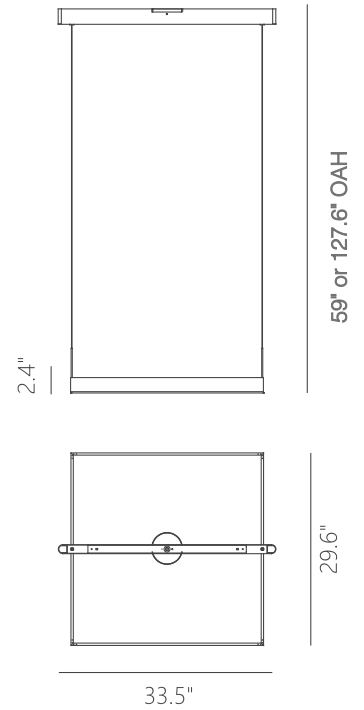

PROJECT			
DATE		TYPE	

PP120284-BG

PP120284-DT

PP120284-SDG

PP120284-AG

PROMETHEUS

Material: Aluminum
Diffuser: Acrylic
Finishes: AG - Satin Aluminum
 BG - Brushed Gold
 DT - Deep Taupe
 SDG - Satin Dark Gray