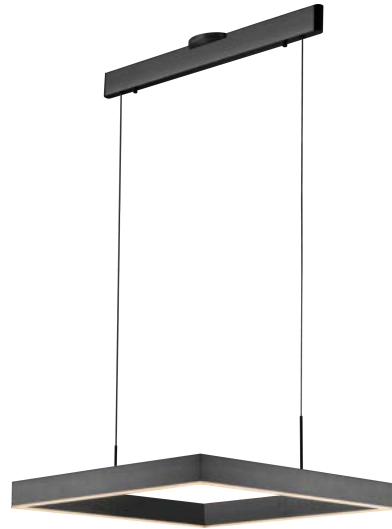

PROJECT			
DATE		TYPE	

PP120284-BG

PP120284-DT

PP120284-SDG

PP120284-AG

PROMETHEUS

Material: Aluminum
Diffuser: Acrylic
Finishes: AG - Satin Aluminum
 BG - Brushed Gold
 DT - Deep Taupe
 SDG - Satin Dark Gray

Color Temp.: 3000K
CRI (Ra): ≥90
LED Rated Life: ≈50,000 Hours
Dimming: 100% - 10%

PP120284

Wattage: 42W
Voltage: 100~130V
Total Lumens: 3120
Delivered Lumens: 1386

BG finish is the only one in 59" OAH
 Dimmable with ELV or TRIAC Dimmer (Not Included)