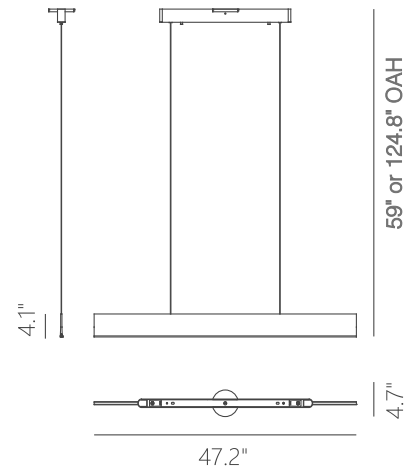

PROJECT			
DATE		TYPE	

PP120287-DT

PP120287-SDG

PP120287-BG

PP120287-AG

PROMETHEUS

Material:
Aluminum

Diffuser:
Acrylic

Finishes:
AG - Satin Aluminum
BG - Brushed Gold
DT - Deep Taupe
SDG - Satin Dark Gray

Color Temp.:
3000K

CRI (Ra):
≥90

LED Rated Life:
≈50,000 Hours

Dimming:
100% - 10%

	PP120287
Wattage:	26W
Voltage:	100~130V
Total Lumens:	2100
Delivered Lumens:	932