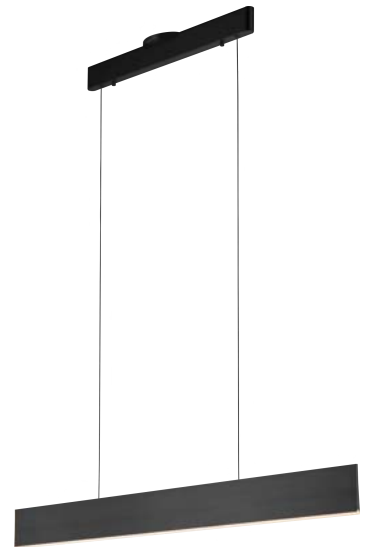

PROJECT			
DATE		TYPE	

PP120287-DT

PP120287-SDG

PP120287-BG

PP120287-AG

PROMETHEUS

Material:
Aluminum

Diffuser:
Acrylic

Finishes:
AG - Satin Aluminum
BG - Brushed Gold
DT - Deep Taupe
SDG - Satin Dark Gray

Color Temp.:
3000K

CRI (Ra):
≥90

LED Rated Life:
≈50,000 Hours

Dimming:
100% - 10%

	PP120287
Wattage:	26W
Voltage:	100~130V
Total Lumens:	2100
Delivered Lumens:	932

DT finish is the only one in 59" OAH
Dimmable with ELV or TRIAC Dimmer (Not Included)

PageOne Furnishing & Lighting Co., Ltd.

Add.: 35 Fulton Way, Unit 1, Richmond Hill, ON L4B 2N4, CANADA

Tel.: +1 (905) 707-0004 Toll Free: +1-844-623-7278 Fax: +1 (905) 707-8444