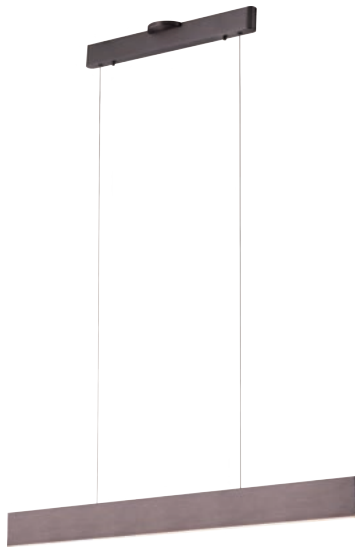

PROJECT			
DATE		TYPE	

PP120287-DT

PP120287-SDG

PP120287-BG

PP120287-AG

PROMETHEUS

Material:
Aluminum

Diffuser:
Acrylic

Finishes:
AG - Satin Aluminum
BG - Brushed Gold
DT - Deep Taupe
SDG - Satin Dark Gray

Color Temp.:
3000K

CRI (Ra):
≥90

LED Rated Life:
≈50,000 Hours

Dimming:
100% - 10%

	PP120287
Wattage:	26W
Voltage:	100~130V
Total Lumens:	2100
Delivered Lumens:	932

DT finish is the only one in 59" OAH
Dimmable with ELV or TRIAC Dimmer (Not Included)

PageOne Furnishing & Lighting Co., Ltd.

Add.: 35 Fulton Way, Unit 1, Richmond Hill, ON L4B 2N4, CANADA

Tel.: +1 (905) 707-0004 Toll Free: +1-844-623-7278 Fax: +1 (905) 707-8444