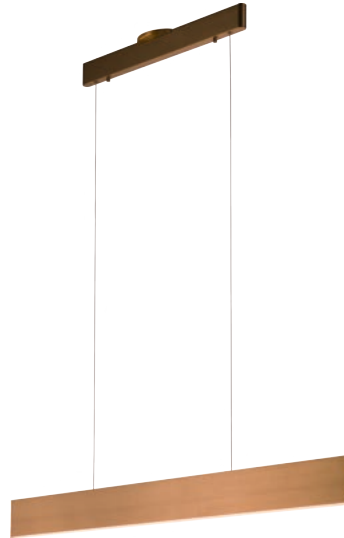

PROJECT			
DATE		TYPE	

PP120287-DT

PP120287-SDG

PP120287-BG

PP120287-AG

PROMETHEUS

Material:
Aluminum

Diffuser:
Acrylic

Finishes:
AG - Satin Aluminum
BG - Brushed Gold
DT - Deep Taupe
SDG - Satin Dark Gray

Color Temp.:
3000K

CRI (Ra):
≥90

LED Rated Life:
≈50,000 Hours

Dimming:
100% - 10%

	PP120287
Wattage:	26W
Voltage:	100~130V
Total Lumens:	2100
Delivered Lumens:	932

DT finish is the only one in 59" OAH
Dimmable with ELV or TRIAC Dimmer (Not Included)

PageOne Furnishing & Lighting Co., Ltd.

Add.: 35 Fulton Way, Unit 1, Richmond Hill, ON L4B 2N4, CANADA

Tel.: +1 (905) 707-0004 Toll Free: +1-844-623-7278 Fax: +1 (905) 707-8444