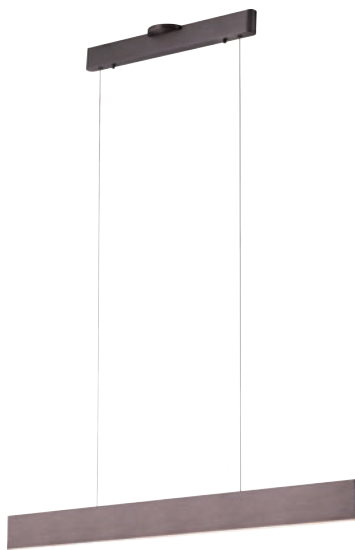

PROJECT			
DATE		TYPE	

PP120287-DT

PP120287-SDG

PP120287-BG

PP120287-AG

PROMETHEUS

Material:
Aluminum

Diffuser:
Acrylic

Finishes:
AG - Satin Aluminum
BG - Brushed Gold
DT - Deep Taupe
SDG - Satin Dark Gray

Color Temp.:
3000K

CRI (Ra):
≥90

LED Rated Life:
≈50,000 Hours

Dimming:
100% - 10%

	PP120287
Wattage:	26W
Voltage:	100~130V
Total Lumens:	2100
Delivered Lumens:	932

DT finish is the only one in 59" OAH
Dimmable with ELV or TRIAC Dimmer (Not Included)

PageOne Furnishing & Lighting Co., Ltd.

Add.: 35 Fulton Way, Unit 1, Richmond Hill, ON L4B 2N4, CANADA

Tel.: +1 (905) 707-0004 Toll Free: +1-844-623-7278 Fax: +1 (905) 707-8444