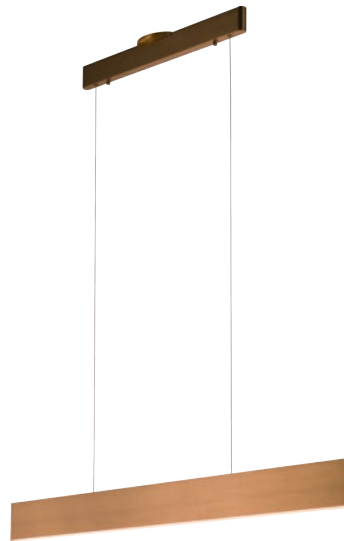

PROJECT			
DATE		TYPE	

PP120287-DT

PP120287-SDG

PP120287-BG

PP120287-AG

PROMETHEUS

Material:
Aluminum

Diffuser:
Acrylic

Finishes:
AG - Satin Aluminum
BG - Brushed Gold
DT - Deep Taupe
SDG - Satin Dark Gray

Color Temp.:
3000K

CRI (Ra):
≥90

LED Rated Life:
≈50,000 Hours

Dimming:
100% - 10%

	PP120287
Wattage:	26W
Voltage:	100~130V
Total Lumens:	2100
Delivered Lumens:	932

DT finish is the only one in 59" OAH
Dimmable with ELV or TRIAC Dimmer (Not Included)

PageOne Furnishing & Lighting Co., Ltd.

Add.: 35 Fulton Way, Unit 1, Richmond Hill, ON L4B 2N4, CANADA

Tel.: +1 (905) 707-0004 Toll Free: +1-844-623-7278 Fax: +1 (905) 707-8444