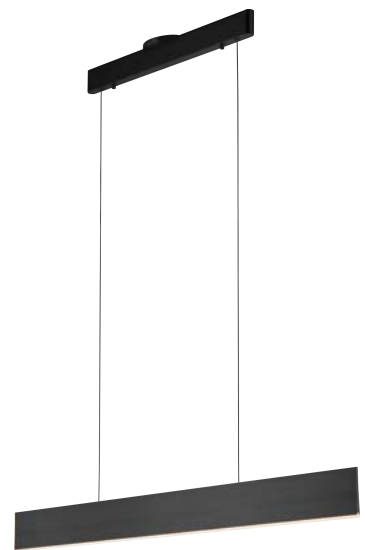

PROJECT			
DATE		TYPE	

PP120287-DT

PP120287-SDG

PP120287-BG

PP120287-AG

PROMETHEUS

Material:
Aluminum

Diffuser:
Acrylic

Finishes:
AG - Satin Aluminum
BG - Brushed Gold
DT - Deep Taupe
SDG - Satin Dark Gray

Color Temp.:
3000K

CRI (Ra):
≥90

LED Rated Life:
≈50,000 Hours

Dimming:
100% - 10%

	PP120287
Wattage:	26W
Voltage:	100~130V
Total Lumens:	2100
Delivered Lumens:	932

DT finish is the only one in 59" OAH
Dimmable with ELV or TRIAC Dimmer (Not Included)

PageOne Furnishing & Lighting Co., Ltd.

Add.: 35 Fulton Way, Unit 1, Richmond Hill, ON L4B 2N4, CANADA

Tel.: +1 (905) 707-0004 Toll Free: +1-844-623-7278 Fax: +1 (905) 707-8444