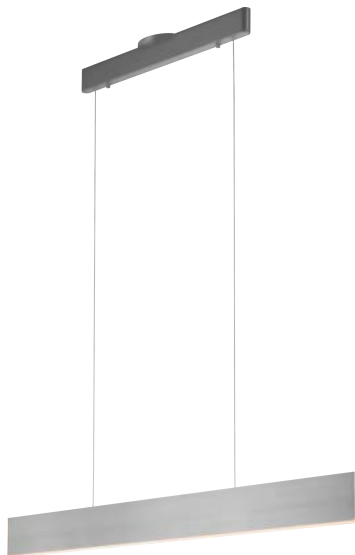

PROJECT			
DATE		TYPE	

PP120287-DT

PP120287-SDG

PP120287-BG

PP120287-AG

PROMETHEUS

Material:
Aluminum

Diffuser:
Acrylic

Finishes:
AG - Satin Aluminum
BG - Brushed Gold
DT - Deep Taupe
SDG - Satin Dark Gray

Color Temp.:
3000K

CRI (Ra):
≥90

LED Rated Life:
≈50,000 Hours

Dimming:
100% - 10%

	PP120287
Wattage:	26W
Voltage:	100~130V
Total Lumens:	2100
Delivered Lumens:	932

DT finish is the only one in 59" OAH
Dimmable with ELV or TRIAC Dimmer (Not Included)

PageOne Furnishing & Lighting Co., Ltd.

Add.: 35 Fulton Way, Unit 1, Richmond Hill, ON L4B 2N4, CANADA

Tel.: +1 (905) 707-0004 Toll Free: +1-844-623-7278 Fax: +1 (905) 707-8444