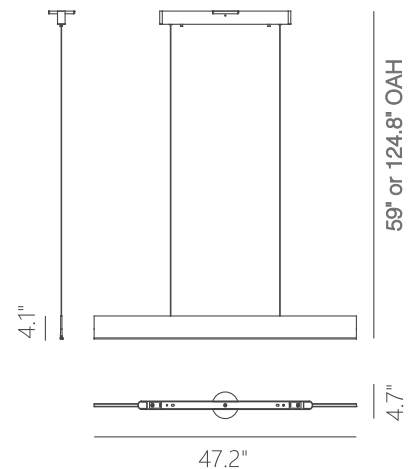

PROJECT			
DATE		TYPE	

PP120287-DT

PP120287-SDG

PP120287-BG

PP120287-AG

PROMETHEUS

Material:
Aluminum

Diffuser:
Acrylic

Finishes:
AG - Satin Aluminum
BG - Brushed Gold
DT - Deep Taupe
SDG - Satin Dark Gray

Color Temp.:
3000K

CRI (Ra):
≥90

LED Rated Life:
≈50,000 Hours

Dimming:
100% - 10%

	PP120287
Wattage:	26W
Voltage:	100~130V
Total Lumens:	2100
Delivered Lumens:	932