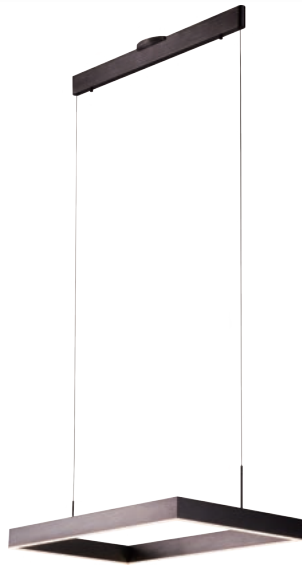

PROJECT			
DATE		TYPE	

PP120281-DT

PP120281-SDG

PP120281-AG

PP120281-BG

PROMETHEUS

Material:
Aluminum

Diffuser:
Acrylic

Finishes:
AG - Satin Aluminum
BG - Brushed Gold
DT - Deep Taupe
SDG - Satin Dark Gray

Color Temp.:
3000K

CRI (Ra):
≥90

LED Rated Life:
≈50,000 Hours

Dimming:
100% - 10%

PP121121

Wattage: 26W
Voltage: 100~130V
Total Lumens: 2550
Delivered Lumens: 1107

DT finish is the only one in 59" OAH
Dimmable with ELV or TRIAC Dimmer (Not Included)

PageOne Furnishing & Lighting Co., Ltd.

Add.: 35 Fulton Way, Unit 1, Richmond Hill, ON L4B 2N4, CANADA

Tel.: +1 (905) 707-0004 Toll Free: +1-844-623-7278 Fax: +1 (905) 707-8444