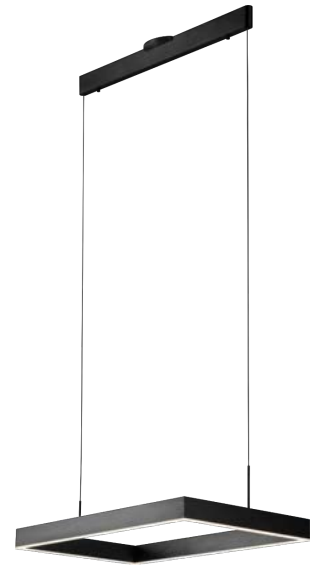

PROJECT			
DATE		TYPE	

PP120281-DT

PP120281-SDG

PP120281-AG

PP120281-BG

PROMETHEUS

Material:
Aluminum

Diffuser:
Acrylic

Finishes:
AG - Satin Aluminum
BG - Brushed Gold
DT - Deep Taupe
SDG - Satin Dark Gray

Color Temp.:
3000K

CRI (Ra):
≥90

LED Rated Life:
≈50,000 Hours

Dimming:
100% - 10%

PP121121

Wattage: 26W
Voltage: 100~130V
Total Lumens: 2550
Delivered Lumens: 1107

DT finish is the only one in 59" OAH
Dimmable with ELV or TRIAC Dimmer (Not Included)

PageOne Furnishing & Lighting Co., Ltd.

Add.: 35 Fulton Way, Unit 1, Richmond Hill, ON L4B 2N4, CANADA

Tel.: +1 (905) 707-0004 Toll Free: +1-844-623-7278 Fax: +1 (905) 707-8444