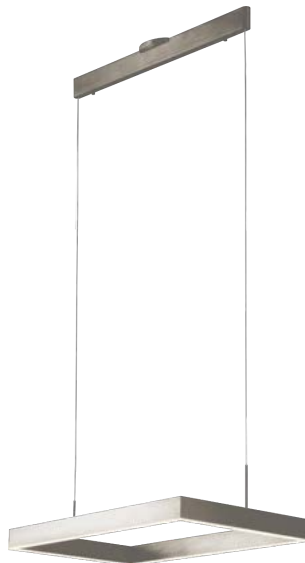

PROJECT			
DATE		TYPE	

PP120281-DT

PP120281-SDG

PP120281-AG

PP120281-BG

PROMETHEUS

Material:
Aluminum

Diffuser:
Acrylic

Finishes:
AG - Satin Aluminum
BG - Brushed Gold
DT - Deep Taupe
SDG - Satin Dark Gray

Color Temp.:
3000K

CRI (Ra):
≥90

LED Rated Life:
≈50,000 Hours

Dimming:
100% - 10%

PP121121

Wattage: 26W
Voltage: 100~130V
Total Lumens: 2550
Delivered Lumens: 1107

DT finish is the only one in 59" OAH
Dimmable with ELV or TRIAC Dimmer (Not Included)

PageOne Furnishing & Lighting Co., Ltd.

Add.: 35 Fulton Way, Unit 1, Richmond Hill, ON L4B 2N4, CANADA

Tel.: +1 (905) 707-0004 Toll Free: +1-844-623-7278 Fax: +1 (905) 707-8444