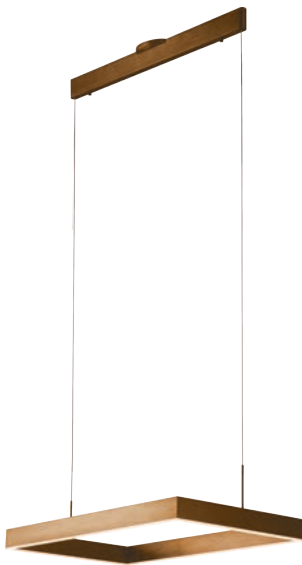

PROJECT			
DATE		TYPE	

PP120281-DT

PP120281-SDG

PP120281-AG

PP120281-BG

PROMETHEUS

Material:
Aluminum

Diffuser:
Acrylic

Finishes:
AG - Satin Aluminum
BG - Brushed Gold
DT - Deep Taupe
SDG - Satin Dark Gray

Color Temp.:
3000K

CRI (Ra):
≥90

LED Rated Life:
≈50,000 Hours

Dimming:
100% - 10%

PP121121

Wattage: 26W
Voltage: 100~130V
Total Lumens: 2550
Delivered Lumens: 1107

DT finish is the only one in 59" OAH
Dimmable with ELV or TRIAC Dimmer (Not Included)

PageOne Furnishing & Lighting Co., Ltd.

Add.: 35 Fulton Way, Unit 1, Richmond Hill, ON L4B 2N4, CANADA

Tel.: +1 (905) 707-0004 Toll Free: +1-844-623-7278 Fax: +1 (905) 707-8444