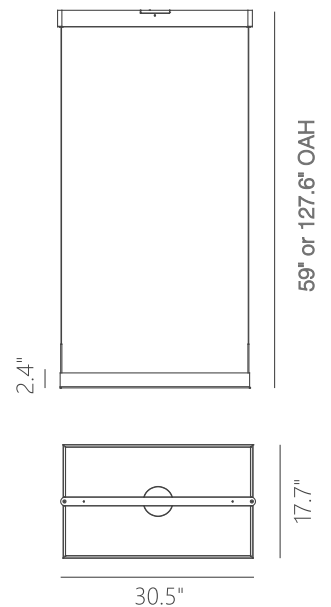

PROJECT			
DATE		TYPE	

PP120281-DT

PP120281-SDG

PP120281-AG

PP120281-BG

PROMETHEUS

Material:
Aluminum

Diffuser:
Acrylic

Finishes:
AG - Satin Aluminum
BG - Brushed Gold
DT - Deep Taupe
SDG - Satin Dark Gray

Color Temp.:
3000K

CRI (Ra):
≥90

LED Rated Life:
≈50,000 Hours

Dimming:
100% - 10%

PP121121

Wattage: 26W
Voltage: 100~130V
Total Lumens: 2550
Delivered Lumens: 1107