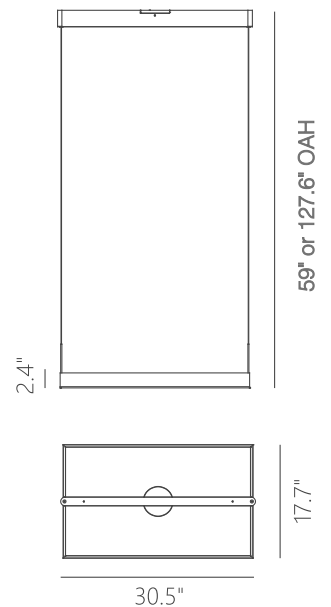

PROJECT			
DATE		TYPE	

PP120281-DT

PP120281-SDG

PP120281-AG

PP120281-BG

PROMETHEUS

Material:
Aluminum

Diffuser:
Acrylic

Finishes:
AG - Satin Aluminum
BG - Brushed Gold
DT - Deep Taupe
SDG - Satin Dark Gray

Color Temp.:
3000K

CRI (Ra):
≥90

LED Rated Life:
≈50,000 Hours

Dimming:
100% - 10%

PP121121

Wattage: 26W

Voltage: 100~130V

Total Lumens: 2550

Delivered Lumens: 1107

DT finish is the only one in 59" OAH
Dimmable with ELV or TRIAC Dimmer (Not Included)