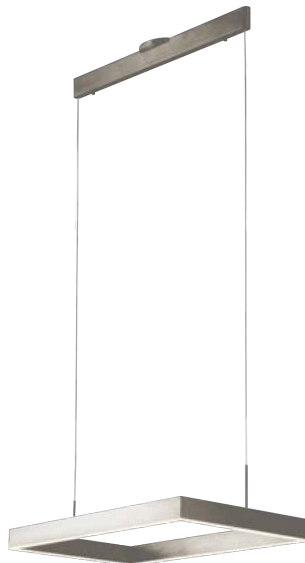

PROJECT			
DATE		TYPE	

PP120281-DT

PP120281-SDG

PP120281-AG

PP120281-BG

PROMETHEUS

Material:
Aluminum

Diffuser:
Acrylic

Finishes:
AG - Satin Aluminum
BG - Brushed Gold
DT - Deep Taupe
SDG - Satin Dark Gray

Color Temp.:
3000K

CRI (Ra):
≥90

LED Rated Life:
≈50,000 Hours

Dimming:
100% - 10%

PP121121

Wattage: 26W

Voltage: 100~130V

Total Lumens: 2550

Delivered Lumens: 1107

DT finish is the only one in 59" OAH
Dimmable with ELV or TRIAC Dimmer (Not Included)