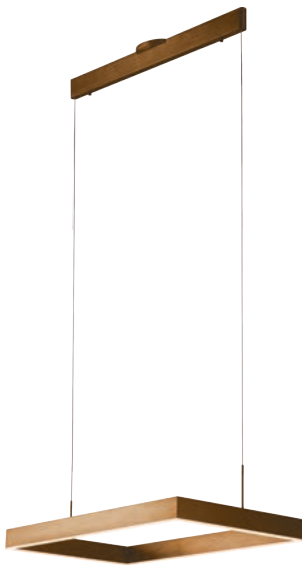

PROJECT			
DATE		TYPE	

PP120281-DT

PP120281-SDG

PP120281-AG

PP120281-BG

PROMETHEUS

Material:
Aluminum

Diffuser:
Acrylic

Finishes:
AG - Satin Aluminum
BG - Brushed Gold
DT - Deep Taupe
SDG - Satin Dark Gray

Color Temp.:
3000K

CRI (Ra):
≥90

LED Rated Life:
≈50,000 Hours

Dimming:
100% - 10%

PP121121

Wattage: 26W

Voltage: 100~130V

Total Lumens: 2550

Delivered Lumens: 1107

DT finish is the only one in 59" OAH
Dimmable with ELV or TRIAC Dimmer (Not Included)