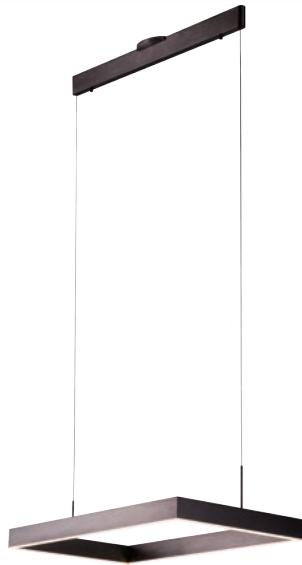

PROJECT			
DATE		TYPE	

PP120281-DT

PP120281-SDG

PP120281-AG

PP120281-BG

PROMETHEUS

Material:
Aluminum

Diffuser:
Acrylic

Finishes:
AG - Satin Aluminum
BG - Brushed Gold
DT - Deep Taupe
SDG - Satin Dark Gray

Color Temp.:
3000K

CRI (Ra):
≥90

LED Rated Life:
≈50,000 Hours

Dimming:
100% - 10%

PP121121

Wattage: 26W

Voltage: 100~130V

Total Lumens: 2550

Delivered Lumens: 1107

DT finish is the only one in 59" OAH
Dimmable with ELV or TRIAC Dimmer (Not Included)