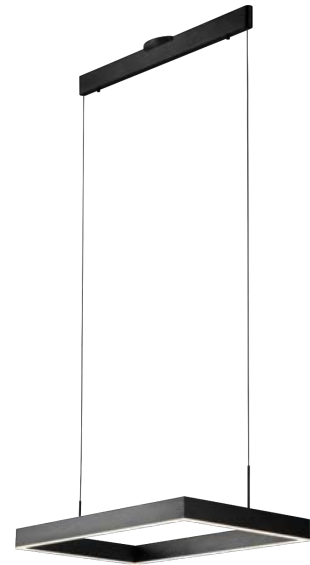

PROJECT			
DATE		TYPE	

PP120281-DT

PP120281-SDG

PP120281-AG

PP120281-BG

PROMETHEUS

Material:
Aluminum

Diffuser:
Acrylic

Finishes:
AG - Satin Aluminum
BG - Brushed Gold
DT - Deep Taupe
SDG - Satin Dark Gray

Color Temp.:
3000K

CRI (Ra):
≥90

LED Rated Life:
≈50,000 Hours

Dimming:
100% - 10%

PP121121

Wattage: 26W

Voltage: 100~130V

Total Lumens: 2550

Delivered Lumens: 1107

DT finish is the only one in 59" OAH
Dimmable with ELV or TRIAC Dimmer (Not Included)