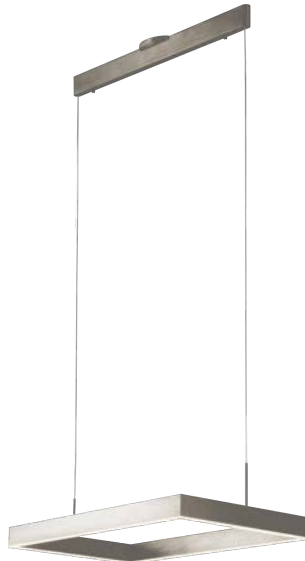

PROJECT			
DATE		TYPE	

PP120281-DT

PP120281-SDG

PP120281-AG

PP120281-BG

PROMETHEUS

Material:
Aluminum

Diffuser:
Acrylic

Finishes:
AG - Satin Aluminum
BG - Brushed Gold
DT - Deep Taupe
SDG - Satin Dark Gray

Color Temp.:
3000K

CRI (Ra):
≥90

LED Rated Life:
≈50,000 Hours

Dimming:
100% - 10%

PP121121

Wattage: 26W
Voltage: 100~130V
Total Lumens: 2550
Delivered Lumens: 1107

DT finish is the only one in 59" OAH
Dimmable with ELV or TRIAC Dimmer (Not Included)

PageOne Furnishing & Lighting Co., Ltd.

Add.: 35 Fulton Way, Unit 1, Richmond Hill, ON L4B 2N4, CANADA

Tel.: +1 (905) 707-0004 Toll Free: +1-844-623-7278 Fax: +1 (905) 707-8444