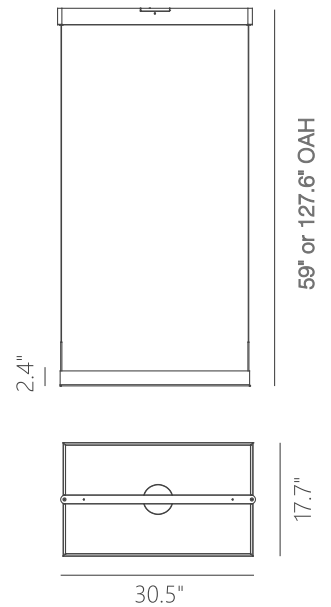

PROJECT			
DATE		TYPE	

PP120281-DT

PP120281-SDG

PP120281-AG

PP120281-BG

PROMETHEUS

Material:
Aluminum

Diffuser:
Acrylic

Finishes:
AG - Satin Aluminum
BG - Brushed Gold
DT - Deep Taupe
SDG - Satin Dark Gray

Color Temp.:
3000K

CRI (Ra):
≥90

LED Rated Life:
≈50,000 Hours

Dimming:
100% - 10%

PP121121

Wattage: 26W
Voltage: 100~130V
Total Lumens: 2550
Delivered Lumens: 1107