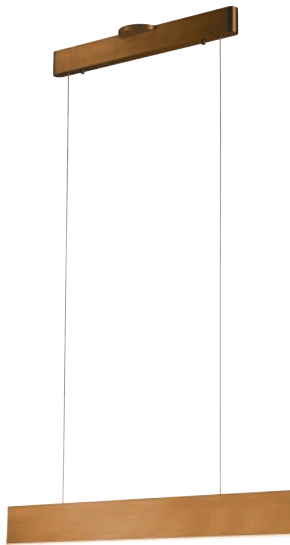

PROJECT			
DATE		TYPE	

PP120286-BG

PP120286-DT

PP120286-SDG

PP120286-AG

PROMETHEUS

Material:
Aluminum

Diffuser:
Acrylic

Finishes:
AG - Satin Aluminum
BG - Brushed Gold
DT - Deep Taupe
SDG - Satin Dark Gray

Color Temp.:
3000K

CRI (Ra):
≥90

LED Rated Life:
≈50,000 Hours

Dimming:
100% - 10%

PP120286

Wattage: 21W
Voltage: 100~130V
Total Lumens: 1680
Delivered Lumens: 746

DT finish is the only one in 59" OAH
Dimmable with ELV or TRIAC Dimmer (Not Included)

PageOne Furnishing & Lighting Co., Ltd.

Add.: 35 Fulton Way, Unit 1, Richmond Hill, ON L4B 2N4, CANADA

Tel.: +1 (905) 707-0004 Toll Free: +1-844-623-7278 Fax: +1 (905) 707-8444