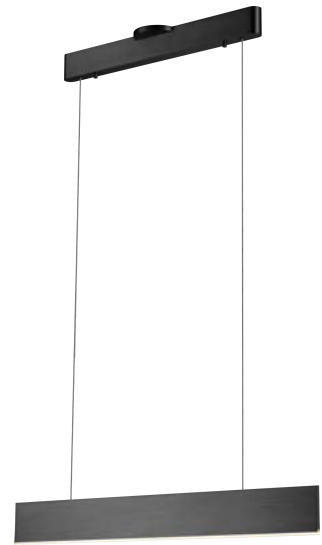

PROJECT			
DATE		TYPE	

PP120286-BG

PP120286-DT

PP120286-SDG

PP120286-AG

PROMETHEUS

Material:
Aluminum

Diffuser:
Acrylic

Finishes:
AG - Satin Aluminum
BG - Brushed Gold
DT - Deep Taupe
SDG - Satin Dark Gray

Color Temp.:
3000K

CRI (Ra):
≥90

LED Rated Life:
≈50,000 Hours

Dimming:
100% - 10%

PP120286

Wattage: 21W
Voltage: 100~130V
Total Lumens: 1680
Delivered Lumens: 746

DT finish is the only one in 59" OAH
Dimmable with ELV or TRIAC Dimmer (Not Included)

PageOne Furnishing & Lighting Co., Ltd.

Add.: 35 Fulton Way, Unit 1, Richmond Hill, ON L4B 2N4, CANADA

Tel.: +1 (905) 707-0004 Toll Free: +1-844-623-7278 Fax: +1 (905) 707-8444