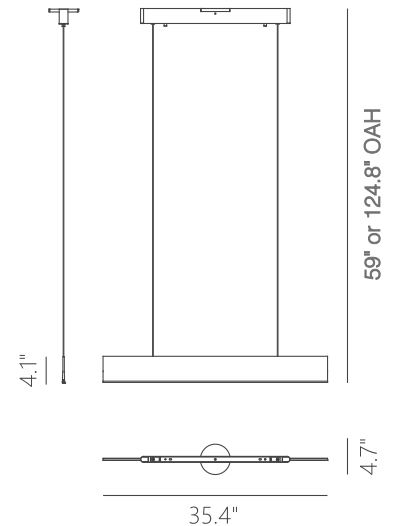

PROJECT			
DATE		TYPE	

PP120286-BG

PP120286-DT

PP120286-SDG

PP120286-AG

PROMETHEUS

Material:
Aluminum

Diffuser:
Acrylic

Finishes:
AG - Satin Aluminum
BG - Brushed Gold
DT - Deep Taupe
SDG - Satin Dark Gray

Color Temp.:
3000K

CRI (Ra):
≥90

LED Rated Life:
≈50,000 Hours

Dimming:
100% - 10%

PP120286

Wattage: 21W
Voltage: 100~130V
Total Lumens: 1680
Delivered Lumens: 746