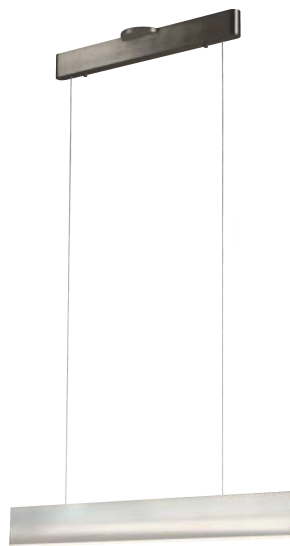

PROJECT			
DATE		TYPE	

PP120286-BG

PP120286-DT

PP120286-SDG

PP120286-AG

PROMETHEUS

Material:
Aluminum

Diffuser:
Acrylic

Finishes:
AG - Satin Aluminum
BG - Brushed Gold
DT - Deep Taupe
SDG - Satin Dark Gray

Color Temp.:
3000K

CRI (Ra):
≥90

LED Rated Life:
≈50,000 Hours

Dimming:
100% - 10%

PP120286

Wattage: 21W
Voltage: 100~130V
Total Lumens: 1680
Delivered Lumens: 746

DT finish is the only one in 59" OAH
Dimmable with ELV or TRIAC Dimmer (Not Included)

PageOne Furnishing & Lighting Co., Ltd.

Add.: 35 Fulton Way, Unit 1, Richmond Hill, ON L4B 2N4, CANADA

Tel.: +1 (905) 707-0004 Toll Free: +1-844-623-7278 Fax: +1 (905) 707-8444