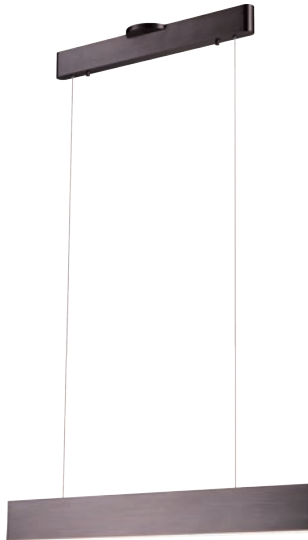

PROJECT			
DATE		TYPE	

PP120286-BG

PP120286-DT

PP120286-SDG

PP120286-AG

PROMETHEUS

Material:
Aluminum

Diffuser:
Acrylic

Finishes:
AG - Satin Aluminum
BG - Brushed Gold
DT - Deep Taupe
SDG - Satin Dark Gray

Color Temp.:
3000K

CRI (Ra):
≥90

LED Rated Life:
≈50,000 Hours

Dimming:
100% - 10%

PP120286

Wattage: 21W
Voltage: 100~130V
Total Lumens: 1680
Delivered Lumens: 746

DT finish is the only one in 59" OAH
Dimmable with ELV or TRIAC Dimmer (Not Included)

PageOne Furnishing & Lighting Co., Ltd.

Add.: 35 Fulton Way, Unit 1, Richmond Hill, ON L4B 2N4, CANADA

Tel.: +1 (905) 707-0004 Toll Free: +1-844-623-7278 Fax: +1 (905) 707-8444