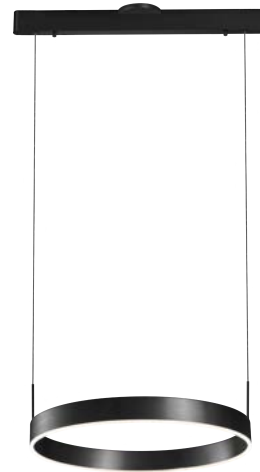

PROJECT			
DATE		TYPE	

PP120280-DT

PP120280-BG

PP120280-SDG

PP120280-AG

PROMETHEUS

Material: Aluminum
Diffuser: Acrylic
Finishes: AG - Satin Aluminum
 BG - Brushed Gold
 DT - Deep Taupe
 SDG - Satin Dark Gray

Color Temp.: 3000K
CRI (Ra): ≥90
LED Rated Life: ≈50,000 Hours
Dimming: 100% - 10%

PP120280

Wattage: 22W
Voltage: 100~130V
Total Lumens: 1800
Delivered Lumens: 808

DT finish is the only one in 59" OAH
 Dimmable with ELV or TRIAC Dimmer (Not Included)