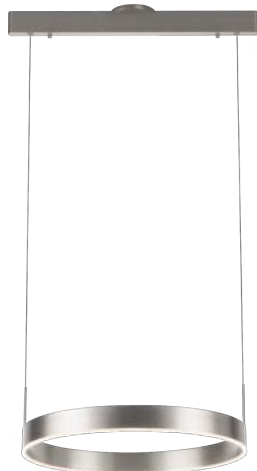

PROJECT			
DATE		TYPE	

PP120280-DT

PP120280-BG

PP120280-SDG

PP120280-AG

PROMETHEUS

Material: Aluminum
Diffuser: Acrylic
Finishes: AG - Satin Aluminum
 BG - Brushed Gold
 DT - Deep Taupe
 SDG - Satin Dark Gray

Color Temp.: 3000K
CRI (Ra): ≥90
LED Rated Life: ≈50,000 Hours
Dimming: 100% - 10%

PP120280

Wattage: 22W
Voltage: 100~130V
Total Lumens: 1800
Delivered Lumens: 808

DT finish is the only one in 59" OAH
 Dimmable with ELV or TRIAC Dimmer (Not Included)