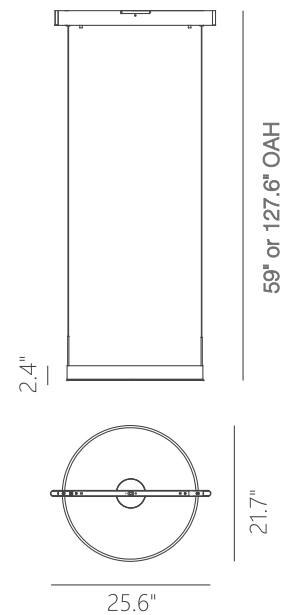

PROJECT			
DATE		TYPE	

PP120280-DT

PP120280-BG

PP120280-SDG

PP120280-AG

PROMETHEUS

Material: Aluminum
Diffuser: Acrylic
Finishes: AG - Satin Aluminum
 BG - Brushed Gold
 DT - Deep Taupe
 SDG - Satin Dark Gray

Color Temp.: 3000K
CRI (Ra): ≥90
LED Rated Life: ≈50,000 Hours
Dimming: 100% - 10%

PP120280

Wattage: 22W
Voltage: 100~130V
Total Lumens: 1800
Delivered Lumens: 808

DT finish is the only one in 59" OAH
 Dimmable with ELV or TRIAC Dimmer (Not Included)