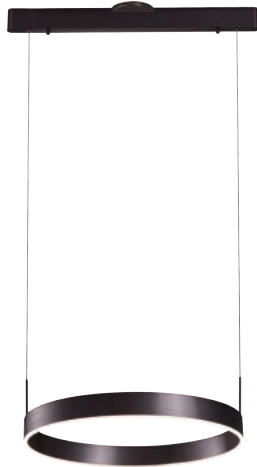

PROJECT			
DATE		TYPE	

PP120280-DT

PP120280-BG

PP120280-SDG

PP120280-AG

PROMETHEUS

Material: Aluminum
Diffuser: Acrylic
Finishes: AG - Satin Aluminum
 BG - Brushed Gold
 DT - Deep Taupe
 SDG - Satin Dark Gray

Color Temp.: 3000K
CRI (Ra): ≥90
LED Rated Life: ≈50,000 Hours
Dimming: 100% - 10%

PP120280

Wattage: 22W
Voltage: 100~130V
Total Lumens: 1800
Delivered Lumens: 808

DT finish is the only one in 59" OAH
 Dimmable with ELV or TRIAC Dimmer (Not Included)