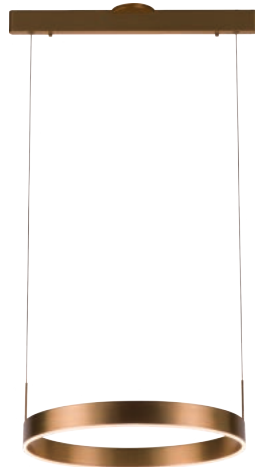

PROJECT			
DATE		TYPE	

PP120280-DT

PP120280-BG

PP120280-SDG

PP120280-AG

PROMETHEUS

Material: Aluminum
Diffuser: Acrylic
Finishes: AG - Satin Aluminum
 BG - Brushed Gold
 DT - Deep Taupe
 SDG - Satin Dark Gray

Color Temp.: 3000K
CRI (Ra): ≥90
LED Rated Life: ≈50,000 Hours
Dimming: 100% - 10%

PP120280

Wattage: 22W
Voltage: 100~130V
Total Lumens: 1800
Delivered Lumens: 808

DT finish is the only one in 59" OAH
 Dimmable with ELV or TRIAC Dimmer (Not Included)