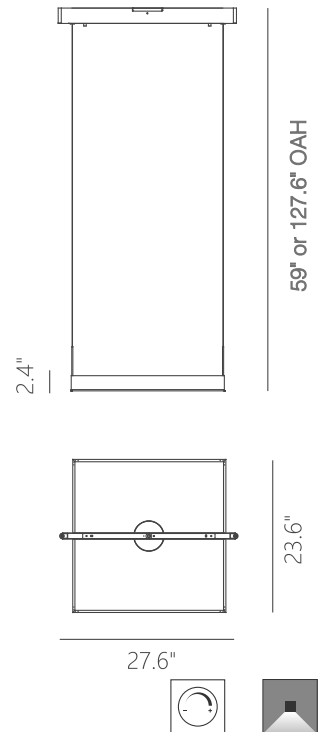

PROJECT			
DATE		TYPE	

PP120283-BG

PP120283-DT

PP120283-SDG

PP120283-AG

PROMETHEUS

Material:
Aluminum

Diffuser:
Acrylic

Finishes:
AG - Satin Aluminum
BG - Brushed Gold
DT - Deep Taupe
SDG - Satin Dark Gray

Color Temp.:
3000K

CRI (Ra):
≥90

LED Rated Life:
≈50,000 Hours

Dimming:
100% - 10%

PP120283

Wattage: 31W
Voltage: 100~130V
Total Lumens: 2520
Delivered Lumens: 1070