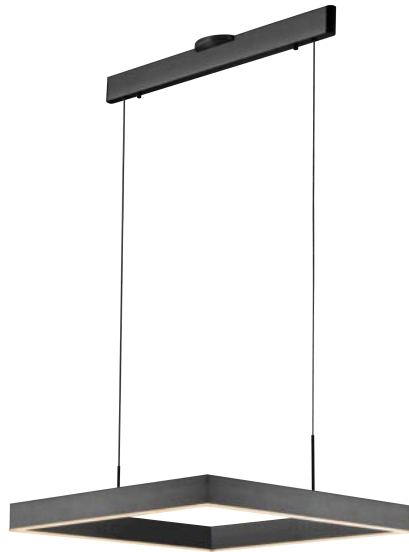

PROJECT			
DATE		TYPE	

PP120283-BG

PP120283-DT

PP120283-SDG

PP120283-AG

PROMETHEUS

Material:
Aluminum

Diffuser:
Acrylic

Finishes:
AG - Satin Aluminum
BG - Brushed Gold
DT - Deep Taupe
SDG - Satin Dark Gray

Color Temp.:
3000K

CRI (Ra):
≥90

LED Rated Life:
≈50,000 Hours

Dimming:
100% - 10%

PP120283

Wattage: 31W
Voltage: 100~130V
Total Lumens: 2520
Delivered Lumens: 1070

DT finish is the only one in 59" OAH
Dimmable with ELV or TRIAC Dimmer (Not Included)

PageOne Furnishing & Lighting Co., Ltd.

Add.: 35 Fulton Way, Unit 1, Richmond Hill, ON L4B 2N4, CANADA

Tel.: +1 (905) 707-0004 Toll Free: +1-844-623-7278 Fax: +1 (905) 707-8444