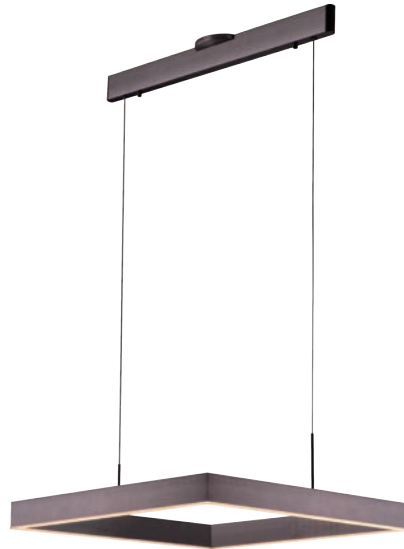

PROJECT			
DATE		TYPE	

PP120283-BG

PP120283-DT

PP120283-SDG

PP120283-AG

PROMETHEUS

Material:
Aluminum

Diffuser:
Acrylic

Finishes:
AG - Satin Aluminum
BG - Brushed Gold
DT - Deep Taupe
SDG - Satin Dark Gray

Color Temp.:
3000K

CRI (Ra):
≥90

LED Rated Life:
≈50,000 Hours

Dimming:
100% - 10%

PP120283

Wattage: 31W
Voltage: 100~130V
Total Lumens: 2520
Delivered Lumens: 1070

DT finish is the only one in 59" OAH
Dimmable with ELV or TRIAC Dimmer (Not Included)

PageOne Furnishing & Lighting Co., Ltd.

Add.: 35 Fulton Way, Unit 1, Richmond Hill, ON L4B 2N4, CANADA

Tel.: +1 (905) 707-0004 Toll Free: +1-844-623-7278 Fax: +1 (905) 707-8444