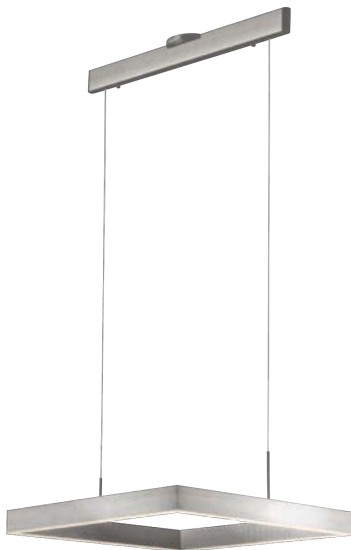

PROJECT			
DATE		TYPE	

PP120283-BG

PP120283-DT

PP120283-SDG

PP120283-AG

PROMETHEUS

Material:
Aluminum

Diffuser:
Acrylic

Finishes:
AG - Satin Aluminum
BG - Brushed Gold
DT - Deep Taupe
SDG - Satin Dark Gray

Color Temp.:
3000K

CRI (Ra):
≥90

LED Rated Life:
≈50,000 Hours

Dimming:
100% - 10%

PP120283

Wattage: 31W
Voltage: 100~130V
Total Lumens: 2520
Delivered Lumens: 1070

DT finish is the only one in 59" OAH
Dimmable with ELV or TRIAC Dimmer (Not Included)

PageOne Furnishing & Lighting Co., Ltd.

Add.: 35 Fulton Way, Unit 1, Richmond Hill, ON L4B 2N4, CANADA

Tel.: +1 (905) 707-0004 Toll Free: +1-844-623-7278 Fax: +1 (905) 707-8444