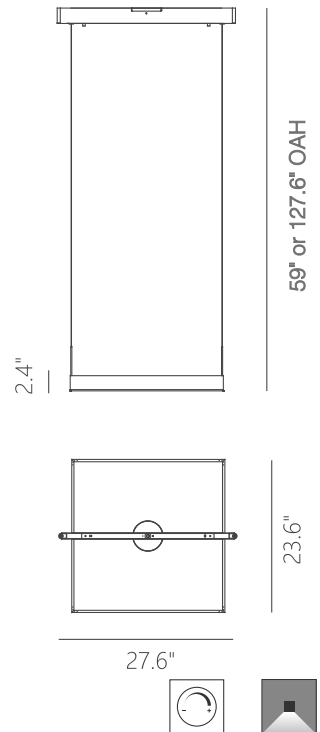

PROJECT			
DATE		TYPE	

PP120283-BG

PP120283-DT

PP120283-SDG

PP120283-AG

PROMETHEUS

Material:
Aluminum

Diffuser:
Acrylic

Finishes:
AG - Satin Aluminum
BG - Brushed Gold
DT - Deep Taupe
SDG - Satin Dark Gray

Color Temp.:
3000K

CRI (Ra):
≥90

LED Rated Life:
≈50,000 Hours

Dimming:
100% - 10%

PP120283

Wattage: 31W
Voltage: 100~130V
Total Lumens: 2520
Delivered Lumens: 1070