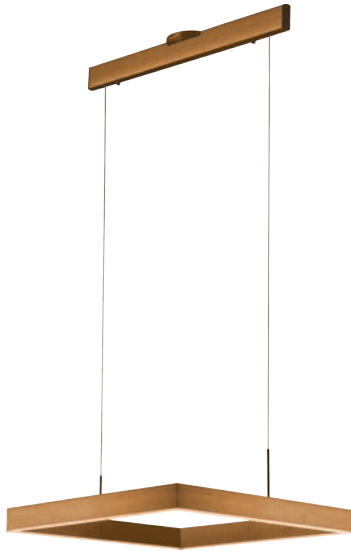

PROJECT			
DATE		TYPE	

PP120283-BG

PP120283-DT

PP120283-SDG

PP120283-AG

PROMETHEUS

Material:
Aluminum

Diffuser:
Acrylic

Finishes:
AG - Satin Aluminum
BG - Brushed Gold
DT - Deep Taupe
SDG - Satin Dark Gray

Color Temp.:
3000K

CRI (Ra):
≥90

LED Rated Life:
≈50,000 Hours

Dimming:
100% - 10%

PP120283

Wattage: 31W
Voltage: 100~130V
Total Lumens: 2520
Delivered Lumens: 1070

DT finish is the only one in 59" OAH
Dimmable with ELV or TRIAC Dimmer (Not Included)

PageOne Furnishing & Lighting Co., Ltd.

Add.: 35 Fulton Way, Unit 1, Richmond Hill, ON L4B 2N4, CANADA

Tel.: +1 (905) 707-0004 Toll Free: +1-844-623-7278 Fax: +1 (905) 707-8444