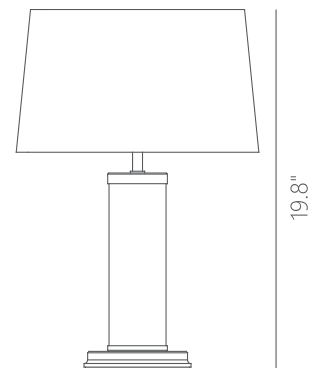

PROJECT			
DATE		TYPE	

PT140918-DT/GG

QUINTAS

Materials:
Steel, Glass, Fabric

Color Temp.:
3000K

Lamp Shade:
GG - Grayish Green

CRI (Ra):
≥90

Finish:
DT - Deep Taupe

LED Rated Life:
≈50,000 Hours

	PT140918
Wattage:	15W
Voltage:	100~240V
Total Lumens:	1080
Delivered Lumens:	325