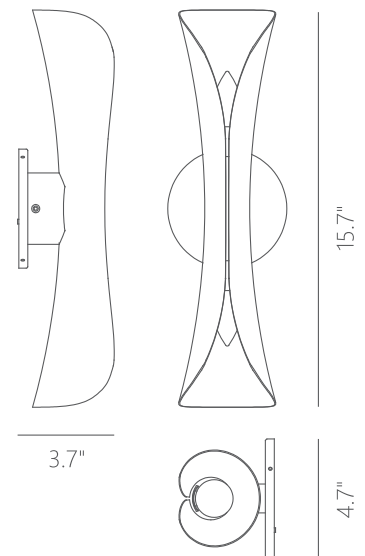

## RENZO

**Material:**  
Aluminum

**Finish:**  
AL - Brushed Aluminum

**Wattage:** 50W, 2x25W Max\*  
E12 LED

**Voltage:** 100~130V

\*Bulbs not included