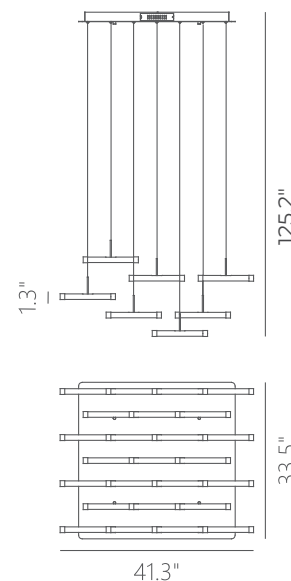

PROJECT			
DATE		TYPE	

PP020236-SDG

PP020236-BC

Adjustable Lamp Head

SEESAW

Material:
Steel, Aluminum

Optical Lens:
Acrylic

Finishes:
BC - Brushed Champagne
SDG - Satin Dark Gray