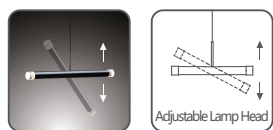

PROJECT			
DATE		TYPE	

PP020236-SDG

PP020236-BC

Adjustable Lamp Head

SEESAW

Material:
Steel, Aluminum

Optical Lens:
Acrylic

Finishes:
BC - Brushed Champagne
SDG - Satin Dark Gray