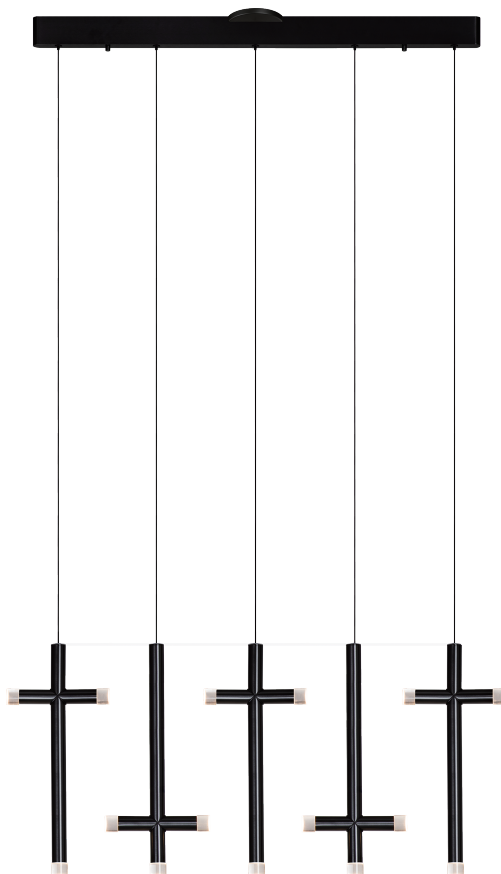

PROJECT			
DATE		TYPE	

PP020211-SDG

SEESAW

Materials:
Steel, Aluminum

Optical Lens:
Acrylic

Finish:
SDG - Satin Dark Gray

Color Temp.:
3000K

CRI (Ra):
≥90

LED Rated Life:
≈50,000 Hours

Dimming:
100% - 10%

Wattage:	PP020211 35W (5-light)
Voltage:	100~130V
Total Lumens:	3150
Delivered Lumens:	1367

Dimmable with ELV or TRIAC Dimmer (Not Included)

PageOne Furnishing & Lighting Co., Ltd.