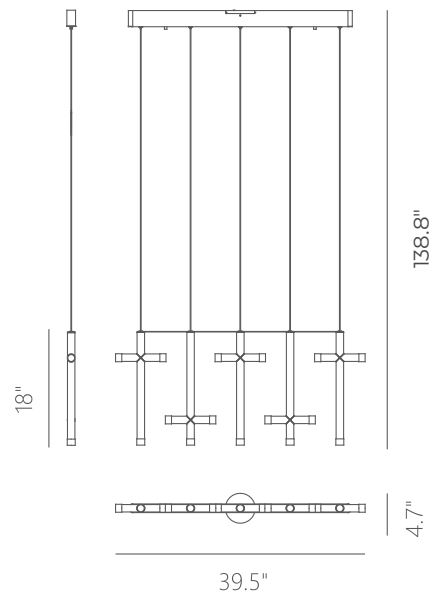

PROJECT			
DATE		TYPE	

PP020211-SDG

SEESAW

Materials:
Steel, Aluminum

Optical Lens:
Acrylic

Finish:
SDG - Satin Dark Gray

Color Temp.:
3000K

CRI (Ra):
≥90

LED Rated Life:
≈50,000 Hours

Dimming:
100% - 10%

Wattage:	PP020211 35W (5-light)
Voltage:	100~130V
Total Lumens:	3150
Delivered Lumens:	1367

Dimmable with ELV or TRIAC Dimmer (Not Included)

PageOne Furnishing & Lighting Co., Ltd.