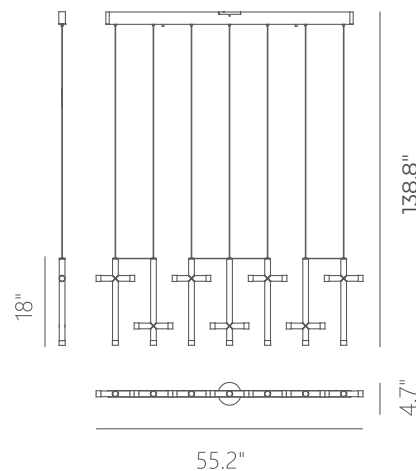

## SEESAW

**Materials:**  
Steel, Aluminum

**Optical Lens:**  
Acrylic

**Finish:**  
SDG - Satin Dark Gray

**Color Temp.:**  
3000K

**CRI (Ra):**  
≥90

**LED Rated Life:**  
≈50,000 Hours

**Dimming:**  
100% - 10%

	<b>PP020212</b>
<b>Wattage:</b>	50W (7-light)
<b>Voltage:</b>	100~130V
<b>Total Lumens:</b>	4410
<b>Delivered Lumens:</b>	1914

Dimmable with ELV or TRIAC Dimmer (Not Included)

PageOne Furnishing & Lighting Co., Ltd.