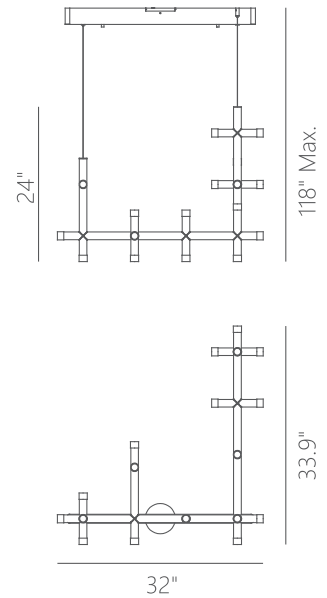

## SEESAW

**Materials:**  
Steel, Aluminum

**Optical Lens:**  
Acrylic

**Finish:**  
SDG - Satin Dark Gray

**Color Temp.:**  
3000K

**CRI (Ra):**  
≥90

**LED Rated Life:**  
≈50,000 Hours

**Dimming:**  
100% - 10%