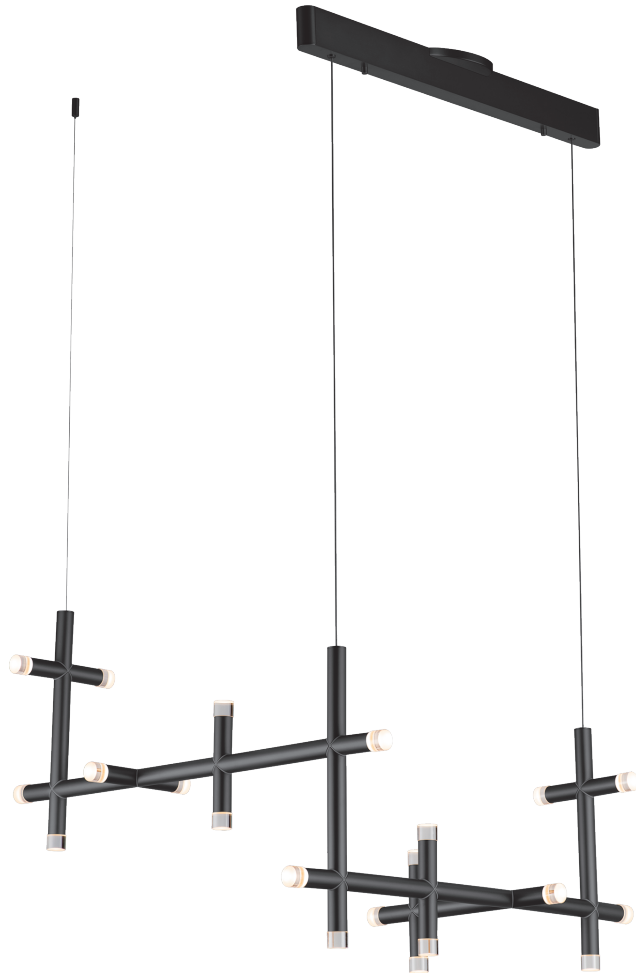

<b>PROJECT</b>			
<b>DATE</b>		<b>TYPE</b>	

PP020203-SDG

## SEESAW

**Materials:**  
Steel, Aluminum

**Optical Lens:**  
Acrylic

**Finish:**  
SDG - Satin Dark Gray

**Color Temp.:**  
3000K

**CRI (Ra):**  
≥90

**LED Rated Life:**  
≈50,000 Hours

**Dimming:**  
100% - 10%

	<b>PP020203</b>
<b>Wattage:</b>	53W
<b>Voltage:</b>	100~130V
<b>Total Lumens:</b>	4410
<b>Delivered Lumens:</b>	1914

Dimmable with ELV or TRIAC Dimmer (Not Included)

PageOne Furnishing & Lighting Co., Ltd.