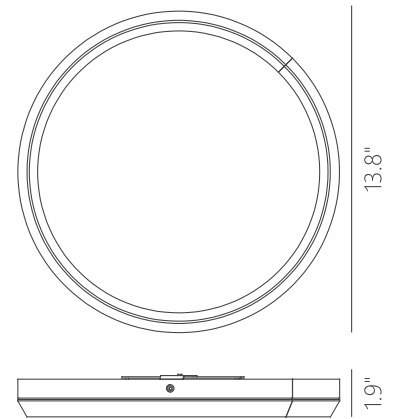

PROJECT			
DATE		TYPE	

PC111122-BC

PC111122-SDG

PC111122-MH

PC111122-SN

SKYLIGHT

Material:
Aluminum

Diffuser:
Acrylic