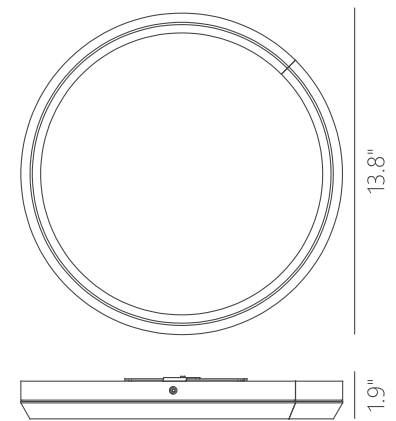

PROJECT			
DATE		TYPE	

PC111122-BC

PC111122-SDG

PC111122-MH

PC111122-SN

SKYLIGHT

Material:
Aluminum

Diffuser:
Acrylic