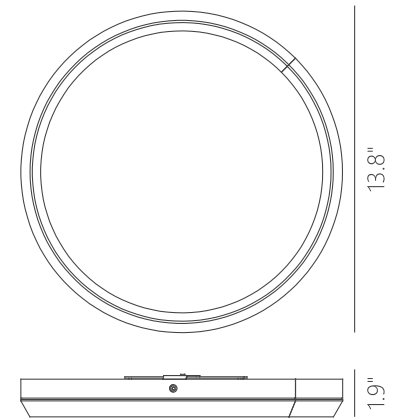

PROJECT			
DATE		TYPE	

PC111122-BC

PC111122-SDG

PC111122-MH

PC111122-SN

SKYLIGHT

Material:
Aluminum

Diffuser:
Acrylic