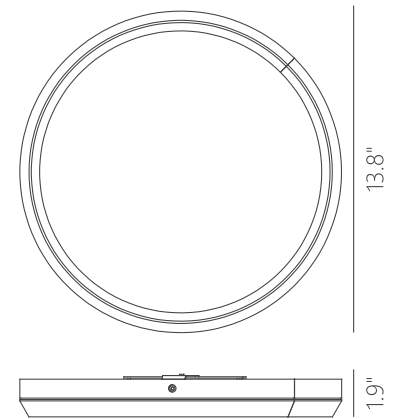

PROJECT			
DATE		TYPE	

PC111122-BC

PC111122-SDG

PC111122-MH

PC111122-SN

SKYLIGHT

Material:
Aluminum

Diffuser:
Acrylic