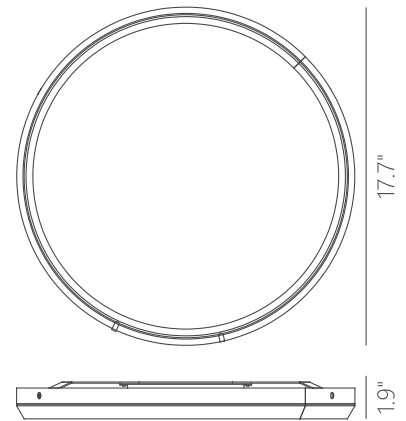

## SKYLIGHT

<b>Material:</b> Aluminum	<b>Color Temp.:</b> 3000K
<b>Diffuser:</b> Acrylic	<b>CRI (Ra):</b> ≥90
<b>Finishes:</b> BC - Brushed Champagne MH - Matte White SDG - Satin Dark Gray SN - Satin Nickel	<b>LED Rated Life:</b> ≈50,000 Hours
	<b>Dimming:</b> 100% - 10%