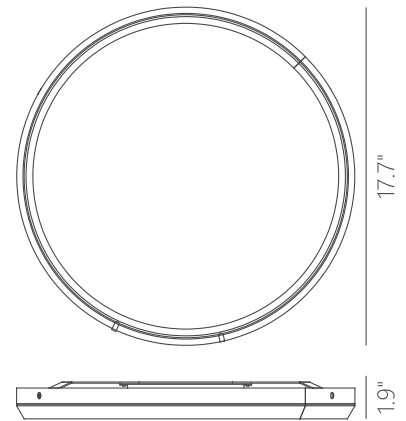

PROJECT			
DATE		TYPE	

PC111123-BC

PC111123-SDG

PC111123-MH

PC111123-SN

SKYLIGHT

Material:
Aluminum

Diffuser:
Acrylic