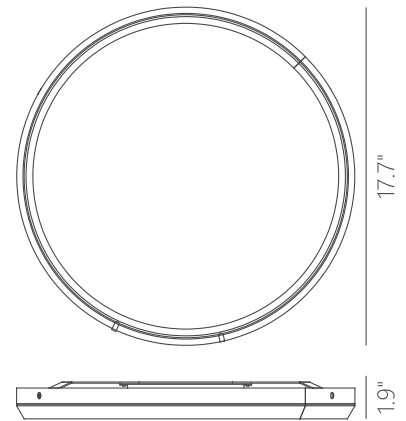

PROJECT			
DATE		TYPE	

PC111123-BC

PC111123-SDG

PC111123-MH

PC111123-SN

SKYLIGHT

Material: Aluminum	Color Temp.: 3000K
Diffuser: Acrylic	CRI (Ra): ≥90
Finishes: BC - Brushed Champagne MH - Matte White SDG - Satin Dark Gray SN - Satin Nickel	LED Rated Life: ≈50,000 Hours
	Dimming: 100% - 10%