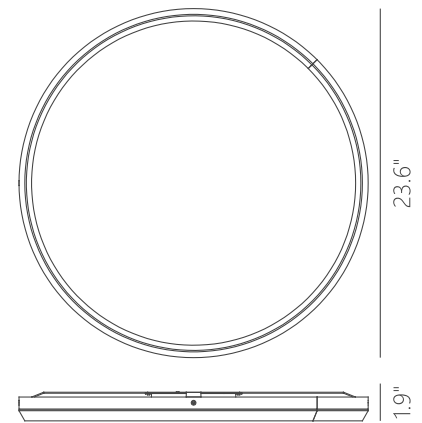

PROJECT			
DATE		TYPE	

PC111150-BC

PC1111250-SDG

PC111150-MH

PC111150-SN

SKYLIGHT

Material:
Aluminum

Diffuser:
Acrylic

Finishes:
BC - Brushed Champagne
MH - Matte White
SDG - Satin Dark Gray
SN - Satin Nickel

Color Temp.:
3000K

CRI (Ra):
≥90

LED Rated Life:
≈50,000 Hours

Dimming:
100% - 10%

	PC111150
Wattage:	52W
Voltage:	100~130V
Total Lumens:	4410
Delivered Lumens:	2156