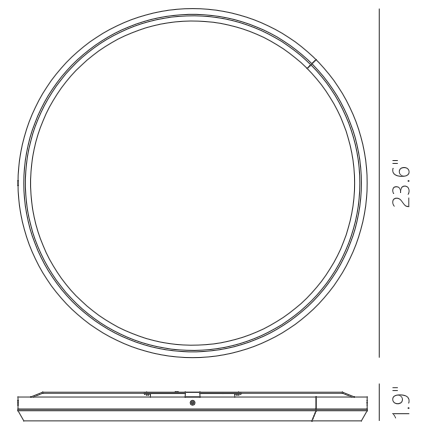

| | | | |
|----------------|--|-------------|--|
| PROJECT | | | |
| DATE | | TYPE | |

PC111150-BC

PC1111250-SDG

PC111150-MH

PC111150-SN

SKYLIGHT

| | |
|--|---|
| Material: Aluminum | Color Temp.: 3000K |
| Diffuser: Acrylic | CRI (Ra): ≥90 |
| Finishes: BC - Brushed Champagne MH - Matte White SDG - Satin Dark Gray SN - Satin Nickel | LED Rated Life: ≈50,000 Hours |
| | Dimming: 100% - 10% |