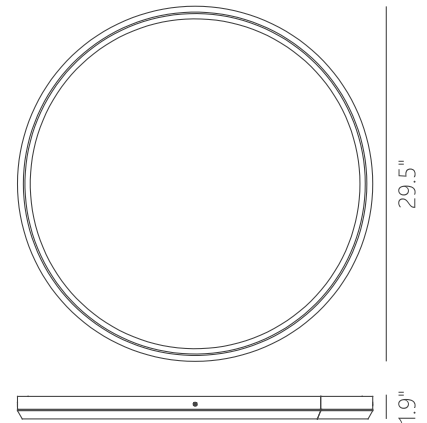

PROJECT			
DATE		TYPE	

PC111124-BC

PC111124-SDG

PC111124-MH

PC111124-SN

SKYLIGHT

Material: Aluminum	Color Temp.: 3000K
Diffuser: Acrylic	CRI (Ra): ≥90
Finishes: BC - Brushed Champagne MH - Matte White SDG - Satin Dark Gray SN - Satin Nickel	LED Rated Life: ≈50,000 Hours
	Dimming: 100% - 10%