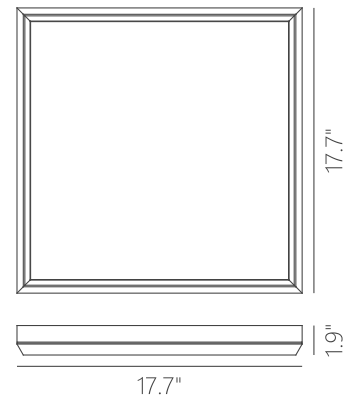

PROJECT			
DATE		TYPE	

PC111146-SN

PC111146-BC

PC111146-MH

PC111146-SDG

SKYLIGHT

Material:
Aluminum

Diffuser:
Acrylic