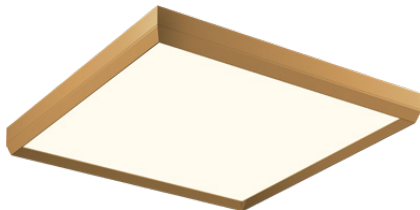

PROJECT			
DATE		TYPE	

PC111146-SN

PC111146-BC

PC111146-MH

PC111146-SDG

SKYLIGHT

Material:
Aluminum

Diffuser:
Acrylic

Finishes:
BC - Brushed Champagne
MH - Matte White
SDG - Satin Dark Gray
SN - Satin Nickel

Color Temp.:
3000K

CRI (Ra):
≥90

LED Rated Life:
≈50,000 Hours

Dimming:
100% - 10%

Dimmable with ELV or TRIAC Dimmer (Not Included)