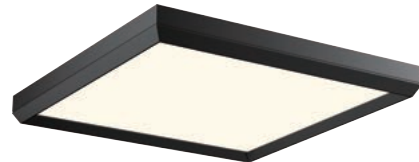

PROJECT			
DATE		TYPE	

PC111146-SN

PC111146-BC

PC111146-MH

PC111146-SDG

SKYLIGHT

Material:
Aluminum

Diffuser:
Acrylic

Finishes:
BC - Brushed Champagne
MH - Matte White
SDG - Satin Dark Gray
SN - Satin Nickel

Color Temp.:
3000K

CRI (Ra):
≥90

LED Rated Life:
≈50,000 Hours

Dimming:
100% - 10%

Dimmable with ELV or TRIAC Dimmer (Not Included)