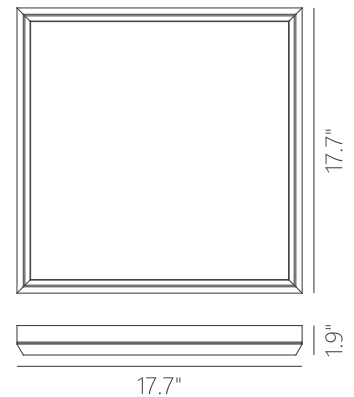

| | | | |
|----------------|--|-------------|--|
| PROJECT | | | |
| DATE | | TYPE | |

PC111146-SN

PC111146-BC

PC111146-MH

PC111146-SDG

SKYLIGHT

Material:
Aluminum

Diffuser:
Acrylic