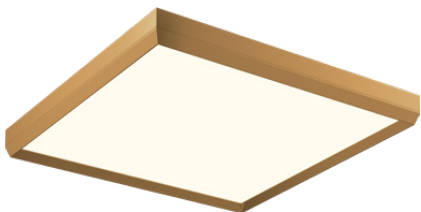

| | | | |
|----------------|--|-------------|--|
| PROJECT | | | |
| DATE | | TYPE | |

PC111146-SN

PC111146-BC

PC111146-MH

PC111146-SDG

SKYLIGHT

Material:
Aluminum

Diffuser:
Acrylic

Finishes:
BC - Brushed Champagne
MH - Matte White
SDG - Satin Dark Gray
SN - Satin Nickel

Color Temp.:
3000K

CRI (Ra):
≥90

LED Rated Life:
≈50,000 Hours

Dimming:
100% - 10%

Dimmable with ELV or TRIAC Dimmer (Not Included)