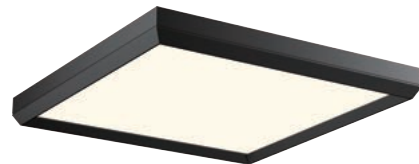

| | | | |
|----------------|--|-------------|--|
| PROJECT | | | |
| DATE | | TYPE | |

PC111146-SN

PC111146-BC

PC111146-MH

PC111146-SDG

SKYLIGHT

Material:
Aluminum

Diffuser:
Acrylic

Finishes:
BC - Brushed Champagne
MH - Matte White
SDG - Satin Dark Gray
SN - Satin Nickel

Color Temp.:
3000K

CRI (Ra):
≥90

LED Rated Life:
≈50,000 Hours

Dimming:
100% - 10%

Dimmable with ELV or TRIAC Dimmer (Not Included)