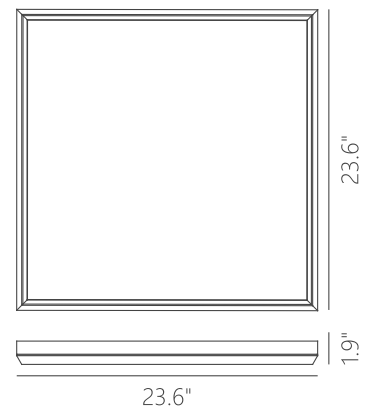

PROJECT			
DATE		TYPE	

PC111147-SN

PC111147-MH

PC111147-SDG

PC111147-BC

SKYLIGHT

Material:
Aluminum

Diffuser:
Acrylic