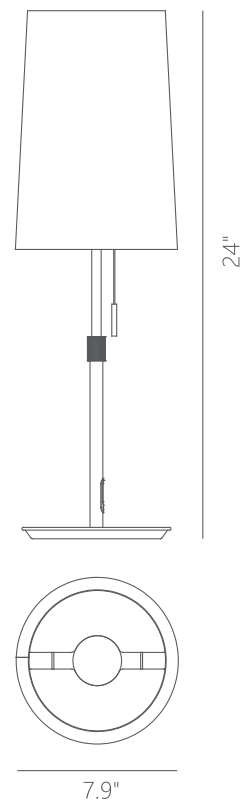

PROJECT			
DATE		TYPE	

PT040741-CM/WH

SLEEKER

Materials:

Steel, Fabric

Lamp Shade:

WH - White

Finish:

CM - Chrome

PT040741

Wattage:

12W Max
E26 LED.

Voltage:

100~130V

Bulbs not included