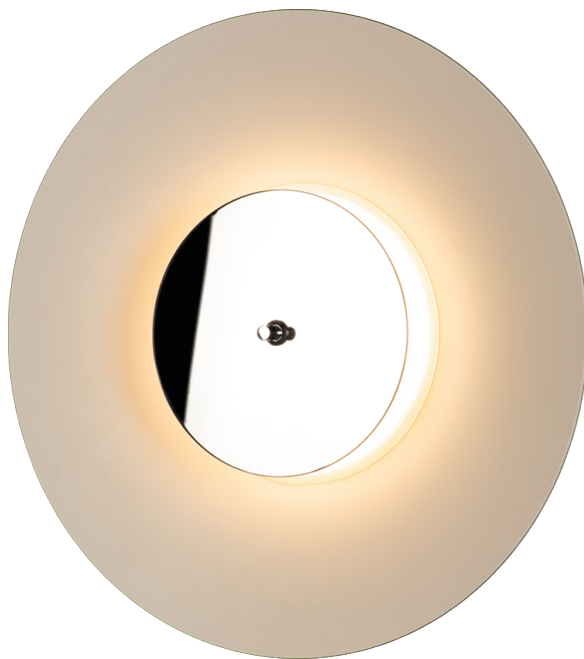

<b>PROJECT</b>			
<b>DATE</b>		<b>TYPE</b>	

PW131013-VW/CM

Light Direct Towards Wall When Sliding Panel To The Top

Light Direct On The Front And Back When Sliding Panel To Middle

Light Direct On The Front When Sliding Panel To Wall

## SOMBRERO

**Materials:**  
Steel, Aluminum

**Lamp Shade:**  
Acrylic

**Finishes:**  
VW - Vanilla White  
CM - Chrome

**Color Temp.:**  
3000K

**CRI (Ra):**  
≥90

**LED Rated Life:**  
≈50,000 Hours

Dimmable with ELV or TRIAC Dimmer (Not Included)

	<b>PW131013</b>
<b>Wattage:</b>	12W
<b>Voltage:</b>	100~130V
<b>Total Lumens:</b>	750
<b>Delivered Lumens:</b>	266

PageOne Furnishing & Lighting Co., Ltd.

Add.: 35 Fulton Way, Unit 1, Richmond Hill, ON L4B 2N4, CANADA