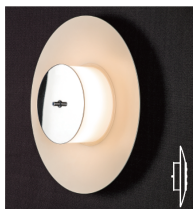

<b>PROJECT</b>			
<b>DATE</b>		<b>TYPE</b>	

PW131013-VW/CM

Light Direct Towards Wall When Sliding Panel To The Top

Light Direct On The Front And Back When Sliding Panel To Middle

Light Direct On The Front When Sliding Panel To Wall

## SOMBRERO

**Materials:**  
Steel, Aluminum

**Lamp Shade:**  
Acrylic

**Finishes:**  
VW - Vanilla White  
CM - Chrome

**Color Temp.:**  
3000K

**CRI (Ra):**  
≥90

**LED Rated Life:**  
≈50,000 Hours

Dimmable with ELV or TRIAC Dimmer (Not Included)