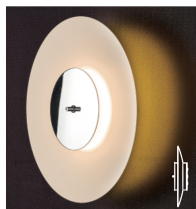

<b>PROJECT</b>			
<b>DATE</b>		<b>TYPE</b>	

PW131013-VW/CM

Light Direct Towards Wall When Sliding Panel To The Top

Light Direct On The Front And Back When Sliding Panel To Middle

Light Direct On The Front When Sliding Panel To Wall

## SOMBRERO

**Materials:**  
Steel, Aluminum

**Lamp Shade:**  
Acrylic

**Finishes:**  
VW - Vanilla White  
CM - Chrome

**Color Temp.:**  
3000K

**CRI (Ra):**  
≥90

**LED Rated Life:**  
≈50,000 Hours

Dimmable with ELV or TRIAC Dimmer (Not Included)