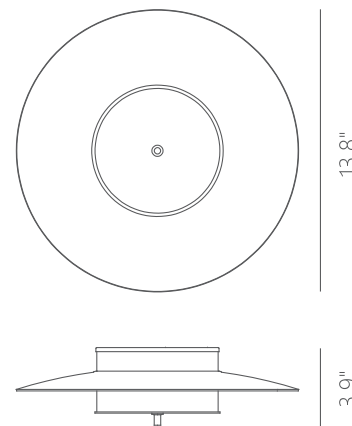

<b>PROJECT</b>			
<b>DATE</b>		<b>TYPE</b>	

PW131013-VW/CM

Light Direct Towards Wall When Sliding Panel To The Top

Light Direct On The Front And Back When Sliding Panel To Middle

Light Direct On The Front When Sliding Panel To Wall

## SOMBRERO

**Materials:**  
Steel, Aluminum

**Lamp Shade:**  
Acrylic

**Finishes:**  
VW - Vanilla White  
CM - Chrome

**Color Temp.:**  
3000K

**CRI (Ra):**  
≥90

**LED Rated Life:**  
≈50,000 Hours

Dimmable with ELV or TRIAC Dimmer (Not Included)