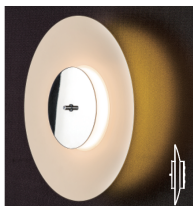

PROJECT			
DATE		TYPE	

PW131030-VW/CM

Light Direct Towards Wall When Sliding Panel To The Top

Light Direct On The Front And Back When Sliding Panel To Middle

Light Direct On The Front When Sliding Panel To Wall

SOMBRERO

Materials:
Steel, Aluminum

Lamp Shade:
Acrylic

Finishes:
VW - Vanilla White
CM - Chrome

Color Temp.:
3000K

CRI (Ra):
≥90

LED Rated Life:
≈50,000 Hours

Dimmable with ELV or TRIAC Dimmer (Not Included)