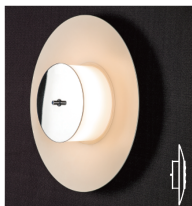

PROJECT			
DATE		TYPE	

PW131030-VW/CM

Light Direct Towards Wall When Sliding Panel To The Top

Light Direct On The Front And Back When Sliding Panel To Middle

Light Direct On The Front When Sliding Panel To Wall

SOMBRERO

Materials:
Steel, Aluminum

Lamp Shade:
Acrylic

Finishes:
VW - Vanilla White
CM - Chrome

Color Temp.:
3000K

CRI (Ra):
≥90

LED Rated Life:
≈50,000 Hours

Dimmable with ELV or TRIAC Dimmer (Not Included)