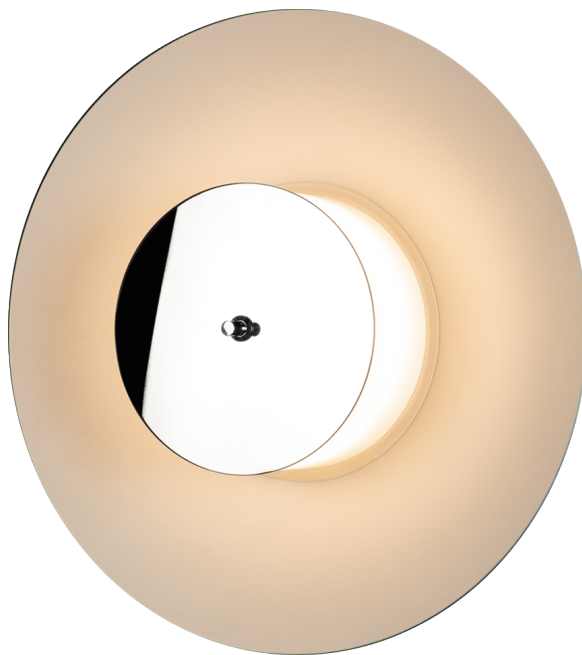

PROJECT			
DATE		TYPE	

PW131030-VW/CM

Light Direct Towards Wall When Sliding Panel To The Top

Light Direct On The Front And Back When Sliding Panel To Middle

Light Direct On The Front When Sliding Panel To Wall

SOMBRERO

Materials:
Steel, Aluminum

Lamp Shade:
Acrylic

Finishes:
VW - Vanilla White
CM - Chrome

Color Temp.:
3000K

CRI (Ra):
≥90

LED Rated Life:
≈50,000 Hours

Dimmable with ELV or TRIAC Dimmer (Not Included)