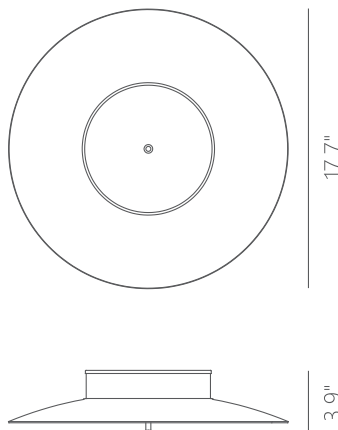

PROJECT			
DATE		TYPE	

PW131030-VW/CM

Light Direct Towards Wall When Sliding Panel To The Top

Light Direct On The Front And Back When Sliding Panel To Middle

Light Direct On The Front When Sliding Panel To Wall

SOMBRERO

Materials:
Steel, Aluminum

Lamp Shade:
Acrylic

Finishes:
VW - Vanilla White
CM - Chrome

Color Temp.:
3000K

CRI (Ra):
≥90

LED Rated Life:
≈50,000 Hours

Dimmable with ELV or TRIAC Dimmer (Not Included)