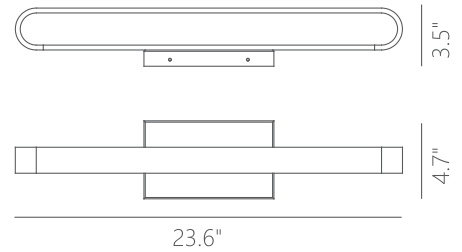

PROJECT			
DATE		TYPE	

PW131002-MH

PW131002-AL

PW131002-SDG

SONARA

Material:
Aluminum

Diffuser:
Acrylic

Finishes:
AL - Brushed Aluminum
MH - Matte White
SDG - Satin Dark Gray