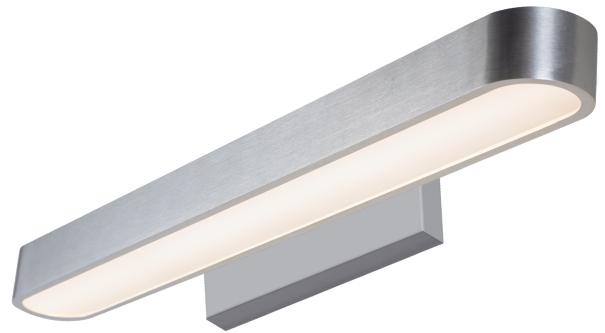

PROJECT			
DATE		TYPE	

PW131002-MH

PW131002-AL

PW131002-SDG

SONARA

Material:
Aluminum

Diffuser:
Acrylic

Finishes:
AL - Brushed Aluminum
MH - Matte White
SDG - Satin Dark Gray

Color Temp.:
3000K

CRI (Ra):
≥90

LED Rated Life:
≈50,000 Hours

Wattage:

PW131002

11W

Voltage:

100~130V

Total Lumens:

1050

Delivered Lumens:

431

Dimmable with ELV or TRIAC Dimmer (Not Included)

PageOne Furnishing & Lighting Co., Ltd.

Add.: 35 Fulton Way, Unit 1, Richmond Hill, ON L4B 2N4, CANADA

Tel.: +1 (905) 707-0004 Toll Free: +1-844-623-7278 Fax: +1 (905) 707-8444