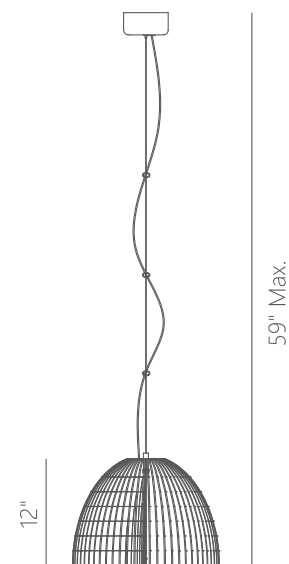

PROJECT			
DATE		TYPE	

PP120243-CM

15.7"

SPECTER

Materials:
Steel, Stainless Steel

Lamp Shade:
Laser Etched Acrylic

Finish:
CM - Chrome

Color Temp.:
3000K

CRI (Ra):
≥90

LED Rated Life:
≈50,000 Hours

Dimming:
100% - 10%

Wattage:	21W
Voltage:	100~130V
Total Lumens:	1890
Delivered Lumens:	712

PP120243

Lamp shade requires assembly
Dimmable with ELV or TRIAC Dimmer (Not Included)