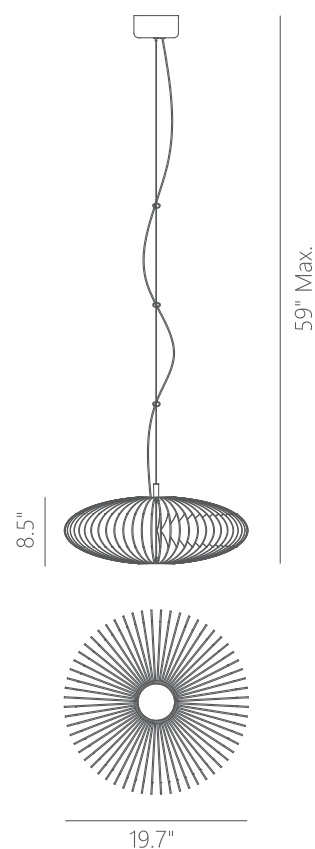

<b>PROJECT</b>			
<b>DATE</b>		<b>TYPE</b>	

PP120244-CM

## SPECTER

<b>Materials:</b> Steel, Stainless Steel	<b>Color Temp.:</b> 3000K
<b>Lamp Shade:</b> Laser Etched Acrylic	<b>CRI (Ra):</b> ≥90
<b>Finish:</b> CM - Chrome	<b>LED Rated Life:</b> ≈50,000 Hours
	<b>Dimming:</b> 100% - 10%

	<b>PP120244</b>
<b>Wattage:</b>	20W
<b>Voltage:</b>	100~130V
<b>Total Lumens:</b>	1800
<b>Delivered Lumens:</b>	678

Lamp shade requires assembly  
Dimmable with ELV or TRIAC Dimmer (Not Included)