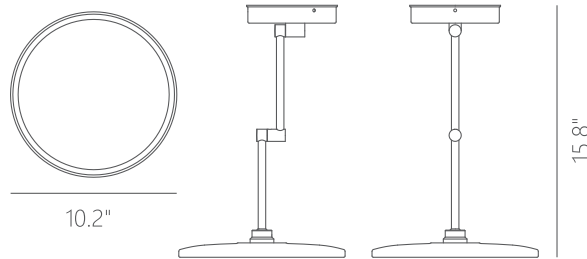

## VANITY MIRROR

**Materials:**  
Steel, Aluminum, Glass

**Color Temp.:**  
3000K

**Finishes:**  
AL - Brushed Aluminum  
CM - Chrome

**CRI (Ra):**  
≥90

**LED Rated Life:**  
≈50,000 Hours

**PW130107**

**Wattage:** 8.5W  
**Voltage:** 100~240V  
**Total Lumens:** 790  
**Delivered Lumens:** 341