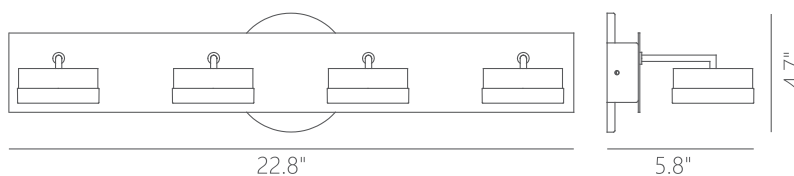

## VARIETY

<b>Material:</b> Aluminum	<b>Color Temp.:</b> 3000K
<b>Illuminating Shade:</b> Acrylic	<b>CRI (Ra):</b> ≥90
<b>Finish:</b> SDG - Satin Dark Gray	<b>LED Rated Life:</b> ≈50,000 Hours
	<b>Dimming:</b> 100% - 10%