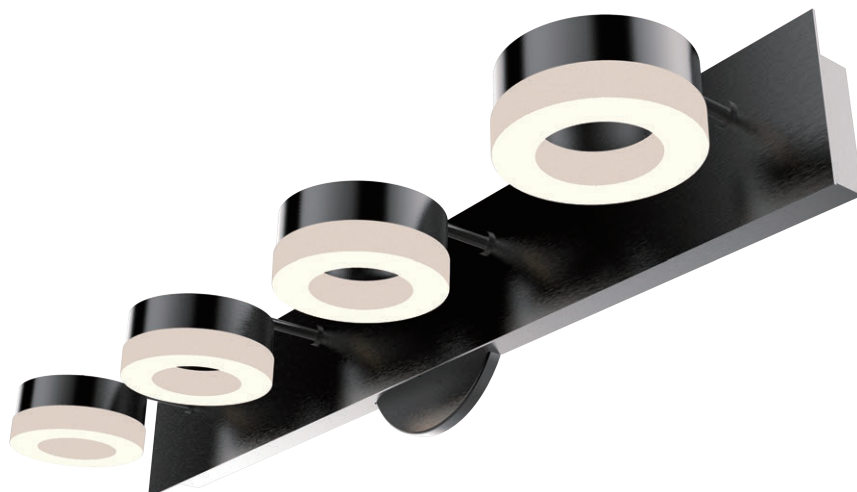

<b>PROJECT</b>			
<b>DATE</b>		<b>TYPE</b>	

PW131296-SDG

## VARIETY

<b>Material:</b> Aluminum	<b>Color Temp.:</b> 3000K
<b>Illuminating Shade:</b> Acrylic	<b>CRI (Ra):</b> ≥90
<b>Finish:</b> SDG - Satin Dark Gray	<b>LED Rated Life:</b> ≈50,000 Hours
	<b>Dimming:</b> 100% - 10%

	<b>PW131296</b>
<b>Wattage:</b>	28W
<b>Voltage:</b>	100~130V
<b>Total Lumens:</b>	2520
<b>Delivered Lumens:</b>	1144

Dimmable with ELV or TRIAC Dimmer (Not Included)