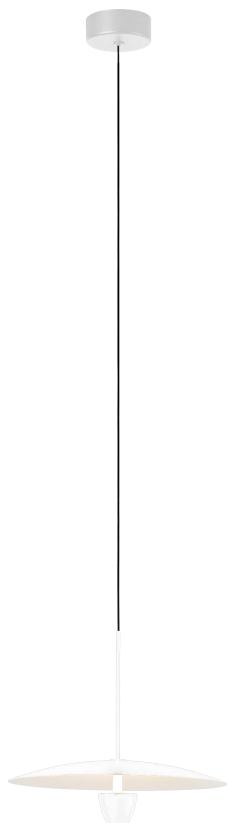

PROJECT			
DATE		TYPE	

PP121169-MH

PP121169-MB

WILBUR

Material:
Aluminum

Optical Lens:
Glass

Finishes:
MB - Matte Black
MH - Matte White

Color Temp.:
3000K

CRI (Ra):
≥90

LED Rated Life:
≈50,000 Hours

Dimming:
100% - 10%

PP121169

Wattage:	12W
Voltage:	100~130V
Total Lumens:	1050
Delivered Lumens:	857

MB finish is the only one in 59" OAH
Dimmable with ELV or TRIAC Dimmer (Not Included)