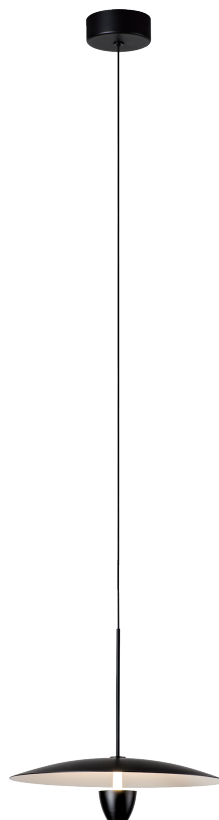

PROJECT			
DATE		TYPE	

PP121169-MH

PP121169-MB

WILBUR

Material:
Aluminum

Optical Lens:
Glass

Finishes:
MB - Matte Black
MH - Matte White

Color Temp.:
3000K

CRI (Ra):
≥90

LED Rated Life:
≈50,000 Hours

Dimming:
100% - 10%

PP121169

Wattage:	12W
Voltage:	100~130V
Total Lumens:	1050
Delivered Lumens:	857

MB finish is the only one in 59" OAH
Dimmable with ELV or TRIAC Dimmer (Not Included)