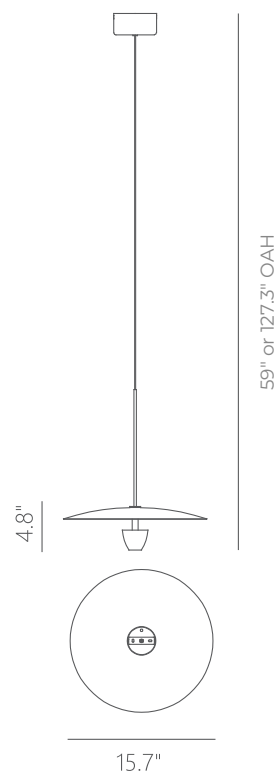

PROJECT			
DATE		TYPE	

PP121169-MH

PP121169-MB

WILBUR

Material:
Aluminum

Optical Lens:
Glass

Finishes:
MB - Matte Black
MH - Matte White

Color Temp.:
3000K

CRI (Ra):
≥90

LED Rated Life:
≈50,000 Hours

Dimming:
100% - 10%

PP121169

Wattage:	12W
Voltage:	100~130V
Total Lumens:	1050
Delivered Lumens:	857

MB finish is the only one in 59" OAH
Dimmable with ELV or TRIAC Dimmer (Not Included)