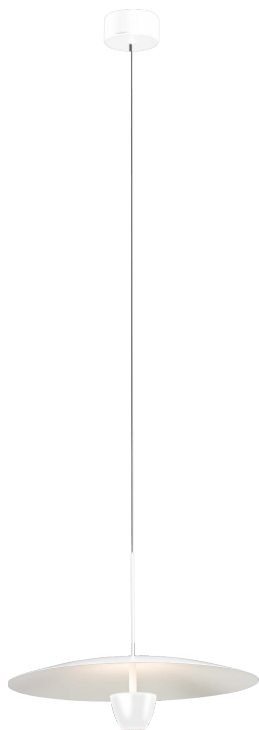

<b>PROJECT</b>			
<b>DATE</b>		<b>TYPE</b>	

PP121170-MH

PP121170-MB

## WILBUR

**Material:**  
Aluminum

**Optical Lens:**  
Glass

**Finishes:**  
MB - Matte Black  
MH - Matte White

**Color Temp.:**  
3000K

**CRI (Ra):**  
≥90

**LED Rated Life:**  
≈50,000 Hours

**Dimming:**  
100% - 10%

### PP121170

**Wattage:** 20W  
**Voltage:** 100~130V  
**Total Lumens:** 1820  
**Delivered Lumens:** 1486

MB finish is the only one in 59" OAH  
Dimmable with ELV or TRIAC Dimmer (Not Included)