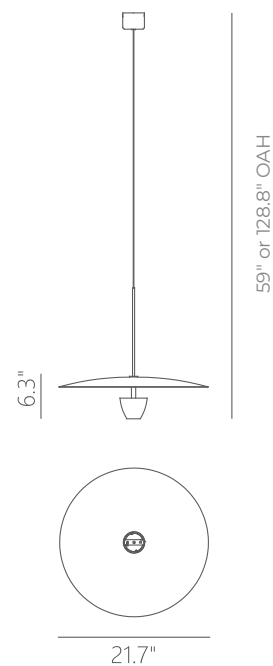

## WILBUR

**Material:**  
Aluminum

**Optical Lens:**  
Glass

**Finishes:**  
MB - Matte Black  
MH - Matte White

**Color Temp.:**  
3000K

**CRI (Ra):**  
≥90

**LED Rated Life:**  
≈50,000 Hours

**Dimming:**  
100% - 10%

### PP121170

**Wattage:** 20W  
**Voltage:** 100~130V  
**Total Lumens:** 1820  
**Delivered Lumens:** 1486

MB finish is the only one in 59" OAH  
Dimmable with ELV or TRIAC Dimmer (Not Included)