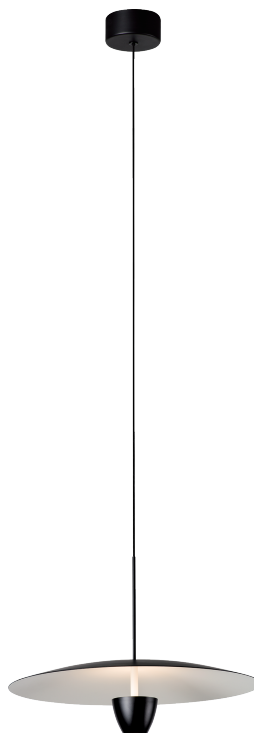

<b>PROJECT</b>			
<b>DATE</b>		<b>TYPE</b>	

PP121170-MH

PP121170-MB

## WILBUR

**Material:**  
Aluminum

**Optical Lens:**  
Glass

**Finishes:**  
MB - Matte Black  
MH - Matte White

**Color Temp.:**  
3000K

**CRI (Ra):**  
≥90

**LED Rated Life:**  
≈50,000 Hours

**Dimming:**  
100% - 10%

### PP121170

**Wattage:** 20W  
**Voltage:** 100~130V  
**Total Lumens:** 1820  
**Delivered Lumens:** 1486

MB finish is the only one in 59" OAH  
Dimmable with ELV or TRIAC Dimmer (Not Included)