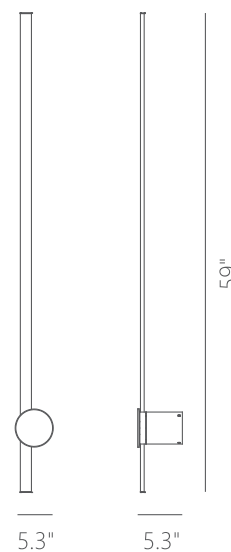

PROJECT			
DATE		TYPE	

PW131125-DT

ZODIAC

Material:
Aluminum

Diffuser:
Polystyrene

Finish:
DT - Deep Taupe

Color Temp.:
3000K

CRI (Ra):
≥90

LED Rated Life:
≈50,000 Hours

Dimming:
100% - 10%

PW131125

Wattage: 20W
Voltage: 100~130V
Total Lumens: 2000
Delivered Lumens: 700

Dimmable with ELV or TRIAC Dimmer (Not Included)

PageOne Furnishing & Lighting Co., Ltd.