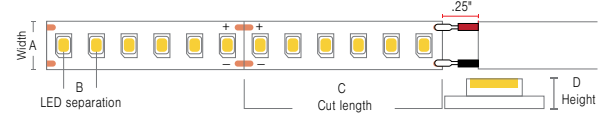

SC24/5.0

STRIP: Static Color

Energy-efficient 24-volt static color linear LED strip available in red, green, blue, and amber. Red and amber are FWC compliant.

Technical Information [Calculated L70 = 30000 hours]

Tested with SC24/5.0-DRY

CCT	Lumen/ft	Luminous Efficacy	Wavelength
Red	104	20 Lm/W	638
Green	583	103 Lm/W	517
Blue	146	26 Lm/W	468
Amber	94	21 Lm/W	597

Dimensions

Section (in)	A	B	C	D
DRY (IP20)	0.32"	0.32"	1.95"	0.06"
DMP (IP54)	0.32"	0.32"	1.95"	0.12"
WET (IP67)	0.47"	0.32"	1.95"	0.21"

Part Number Builder

V/Watts	Rated	CCT - Lumens/CRI	Connector/ Wire In	Connector/ Wire Out	Wire Color	Wire Type	Illuminated Length (in)
SC24/5.0 Voltage: 24 VDC Wattage: 5.0 W/ft							
	DRY (IP20)	G - Green 583/0 B - Blue 146/0 R - Red 104/0 A - Amber 94/0	BW BRL CLS CON6 CON24	CLS BW BRL CON6 CON24	WH BK N/A	CL2 CL2P N/A	1.95" increments Matches EXT length ordered 2"-230" OR MATCH
	DMP (IP54)	G - Green 583/0 B - Blue 146/0 R - Red 104/0 A - Amber 94/0	BW BRL CON6 CON24	CLS BW BRL CON6 CON24	WH BK N/A	CL2 CL2P N/A	2"-180" OR MATCH
	ENC (IP67)	G - Green 583/0 B - Blue 146/0 R - Red 104/0 A - Amber 94/0					MATCH
	WET (IP67)	G - Green 583/0 B - Blue 146/0 R - Red 104/0 A - Amber 94/0	BW BRL	CLS BW BRL	WH BK N/A	CL2 CL2P N/A	2"-230" OR MATCH